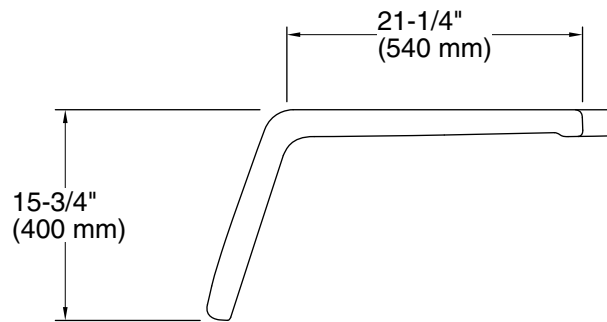

**Accord®**

Removable bath seat for Series 7228 and 7229  
**72286104**

**Features**

- Injection-molded polypropylene plastic.
- Can be positioned on right side of shower or removed completely.
- 12" deep, 16" tall.
- Holds up to 300 lbs.

*Color tiles intended for reference only.*

Color	Code	Description
	0	White
	96	KOHLER Biscuit

1-800-STERLING (1-800-783-7546)

Kohler Co. reserves the right to make revisions without notice to product specifications.

For the most current Specification Sheet, go to [www.sterlingplumbing.com](http://www.sterlingplumbing.com).

12-24-2019 17:45 - US

**Technical Information**

All product dimensions are nominal.