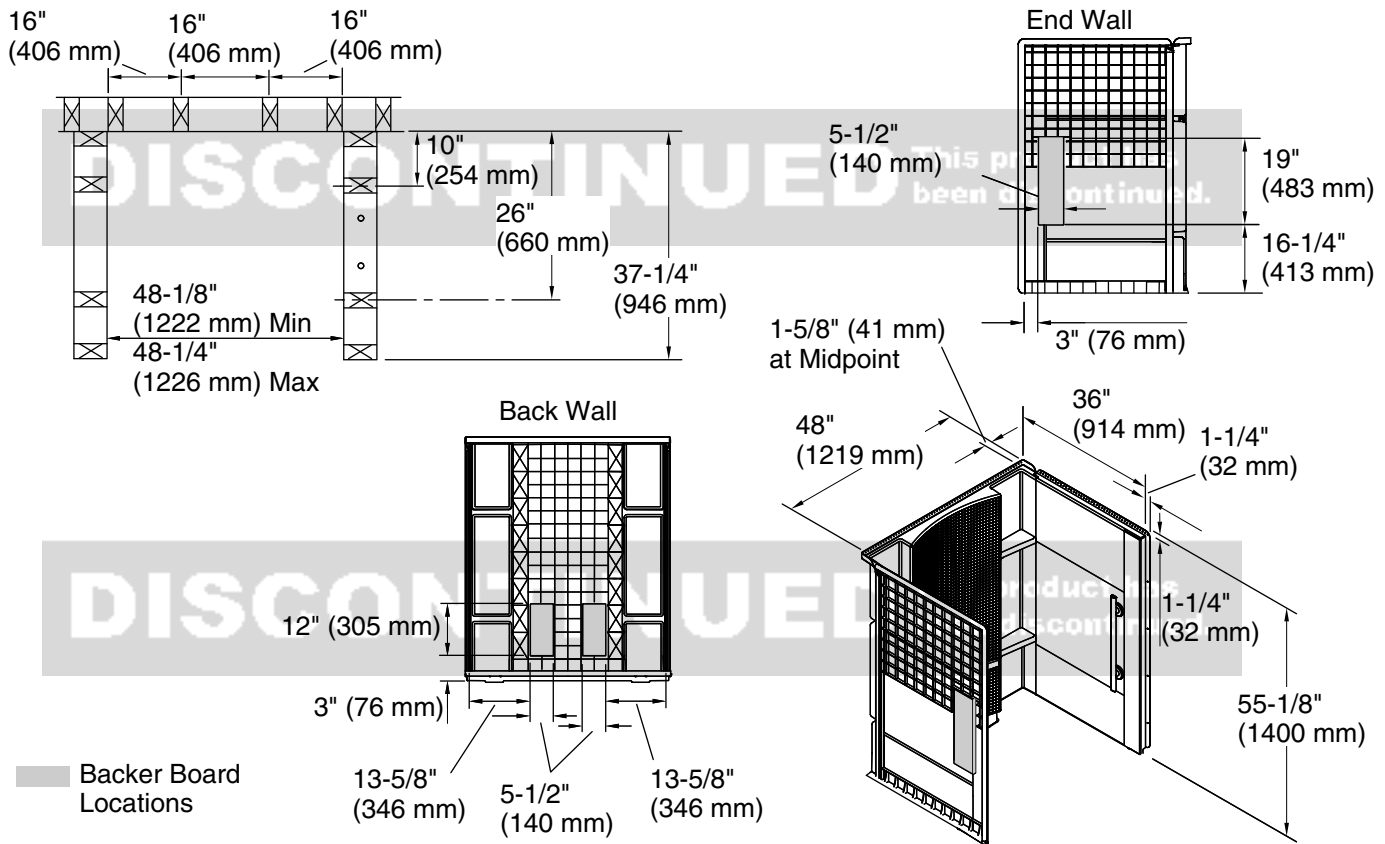

**Accord®**

48" x 36" Vikrell® bath/shower wall set with Aging in Place grab bars  
72284103-V

**Features**

- Tongue-and-groove modular design allows for easy installation during any phase of construction
- Geometric back wall design with convenient shelves for ample storage
- Easy-to-clean, durable high-gloss finish
- Includes three Aging in Place Matte Silver grab bars (one 80012222 and two 80001024)

**Included Components**

- 80012222 22" curved grab bar
- 80001024 24" straight grab bar (Qty 2)

This product has been discontinued.

This product has been discontinued.

**Codes/Standards**

- CSA B45.5/IAPMO Z124
- ASTM E162
- ASTM E662
- IAPMO Certification

**Technical Information**

All product dimensions are nominal.

Drain location: Center

Maximum door height: 70-5/8" (1794 mm)

Maximum door width: 44-5/8" (1133 mm)

Maximum door height: 70-5/8" (1794 mm)

Maximum door width: 44-5/8" (1133 mm)