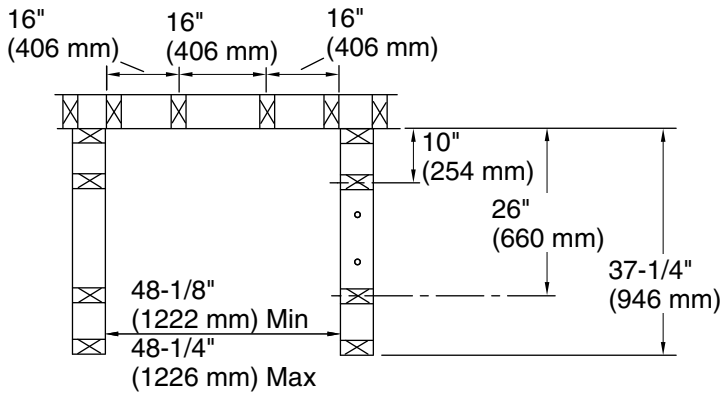

## Included Components

- 80012222 22" curved grab bar
- 80001024 24" straight grab bar (Qty 2)

### Technical Information

All product dimensions are nominal.

Drain location:	Center
Maximum door height:	70-5/8" (1794 mm)
Maximum door width:	44-5/8" (1133 mm)