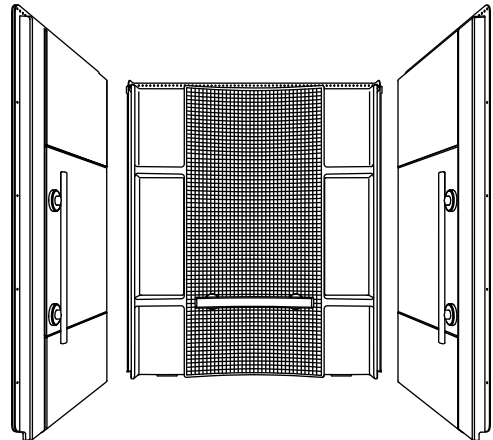

48" x 34" x 75" Vikrell® shower with Aging in Place backerboards 72284103-N

Features

- Tongue-and-groove modular design allows for easy installation during any phase of construction
- Geometric back wall design with convenient shelves for ample storage
- Easy-to-clean, durable high-gloss finish
- Includes three Aging in Place Nickel grab bars (one 80012222 and two 80001024)

Material

- Compression molded from our exclusive solid Vikrell® material

Installation

- Alcove
- Caulk-free installation

Recommended Products/Accessories

- 1500D-48 Framed pivot shower door
- 5475-48 Frameless sliding shower door
- 5970-48 Framed sliding shower door
- 5975-48 Framed sliding shower door
- 5976-48 Framed sliding shower door
- 547808-48 Frameless sliding shower door
- 581075-48 Frameless sliding shower door
- 72286104 Removable bath seat for Series 7228 and 7229
- K-23723 Faucet cleaner
- K-23733 Vikrell® cleaner

Included Components

- 80012222 22" curved grab bar
- 80001024 24" straight grab bar (Qty 2)

Codes/Standards

- CSA B45.5/IAPMO Z124
- ASTM E162
- ASTM E662
- IAPMO Certification

STERLING® Vikrell® or Acrylic Baths and Shower Bases Ten-Year Limited Warranty STERLING® Grab Bars Ten-Year Limited Warranty

See website for detailed warranty information.