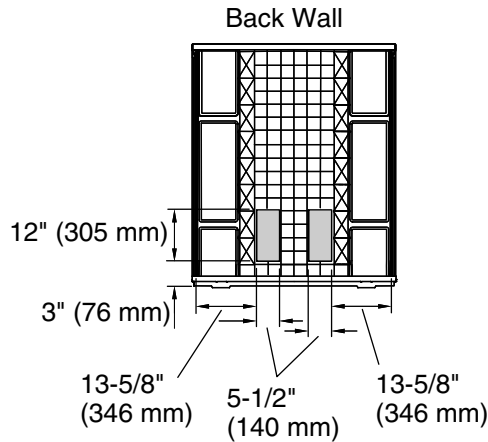

## Included Components

- 80012222 22" curved grab bar
- 80001024 24" straight grab bar (Qty 2)

### Technical Information

All product dimensions are nominal.

Drain location:	Center
Maximum door height:	70-5/8" (1794 mm)
Maximum door width:	44-5/8" (1133 mm)