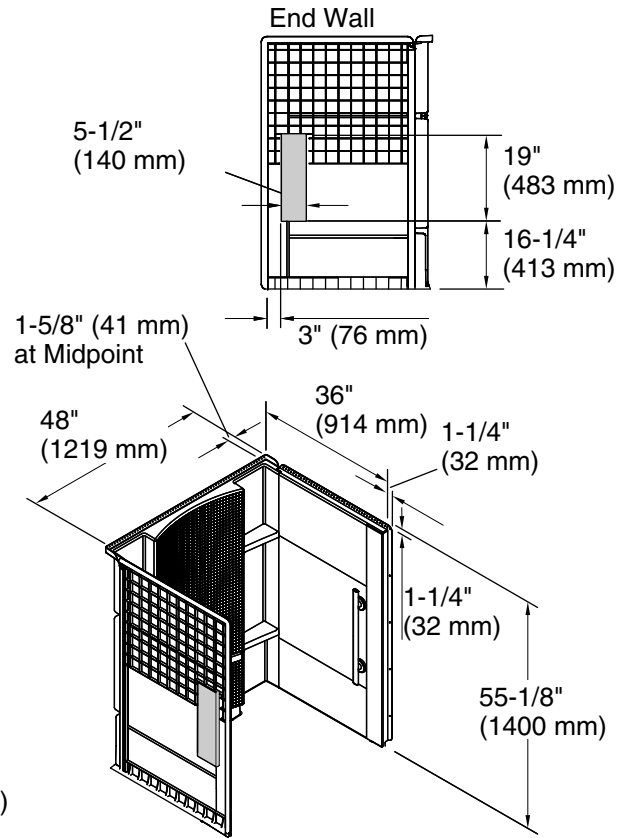

## Included Components

- 80012222 22" curved grab bar
- 80001024 24" straight grab bar (Qty 2)

### Technical Information

All product dimensions are nominal.

Drain location:	Center
Maximum door height:	70-5/8" (1794 mm)
Maximum door width:	44-5/8" (1133 mm)