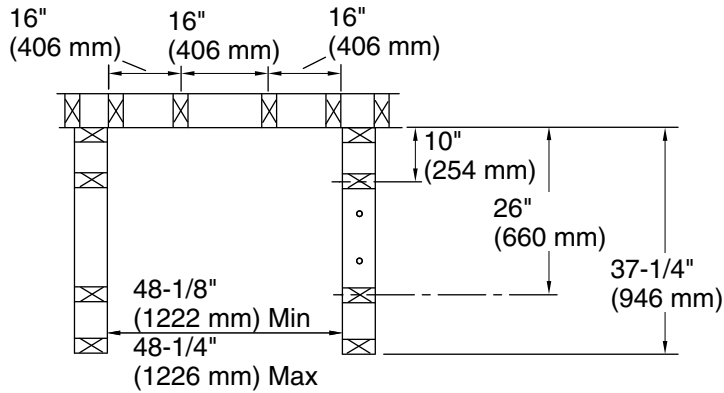

Technical Information

All product dimensions are nominal.

Installation: Three-wall alcove

Drain location: Center

Maximum door height: 70-5/8" (1794 mm)

Maximum door width: 44-5/8" (1133 mm)

Notes

Install this product according to the installation instructions.