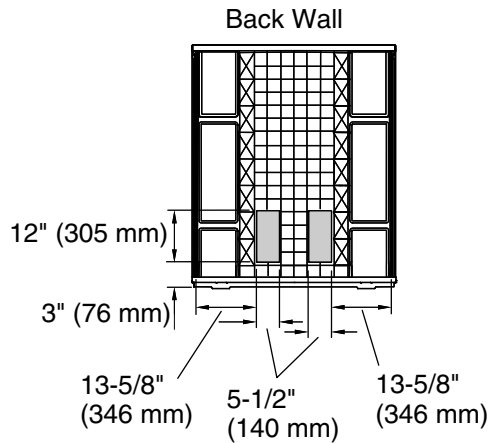

Technical Information

All product dimensions are nominal.

Installation: Three-wall alcove

Drain location: Center

Maximum door height: 70-5/8" (1794 mm)

Maximum door width: 44-5/8" (1133 mm)

Notes

Install this product according to the installation instructions.