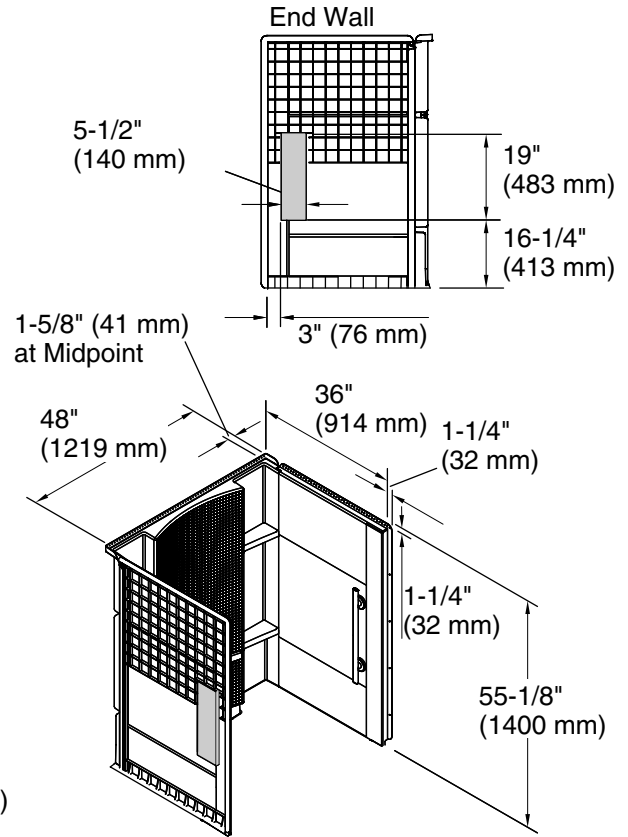

Technical Information

All product dimensions are nominal.

Installation: Three-wall alcove

Drain location: Center

Maximum door height: 70-5/8" (1794 mm)

Maximum door width: 44-5/8" (1133 mm)

Notes

Install this product according to the installation instructions.