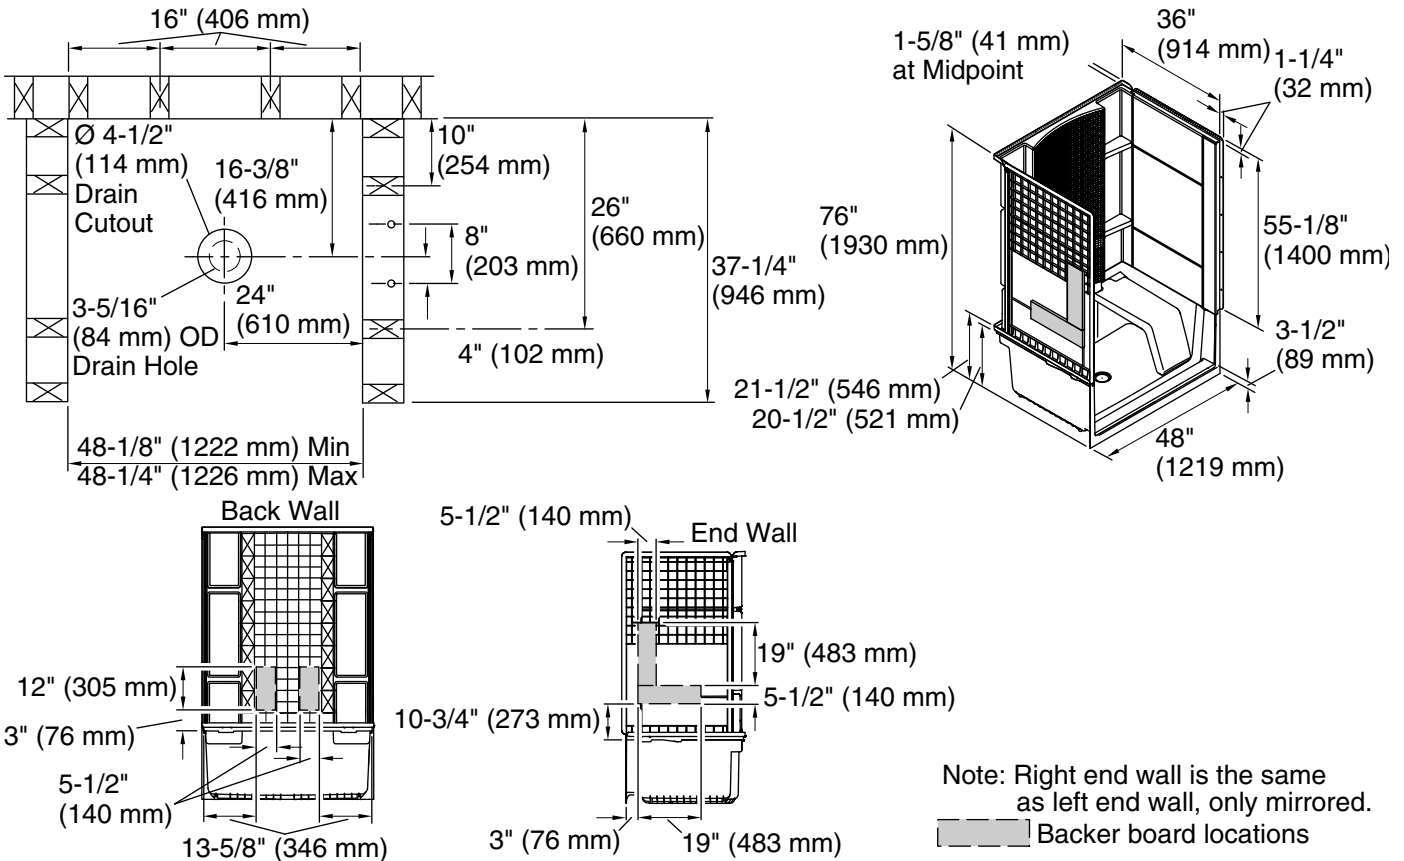

Accord®
 48" x 36" Vikrell® seated shower with Aging in Place
 backerboards, center drain
72280106

Features

- 3-1/2" threshold
- Durable high-gloss finish
- Pivot snap-together modular design
- Removable seat
- Aging in Place backerboards

Included Components

- 72281100 48" x 36" Vikrell® seated shower base, center drain
- 72284106 48" x 36" Vikrell® seated shower wall set with Aging in Place backerboards

Codes/Standards

- ASTM E162
- ASTM E662
- HUD, UM Bulletin 73
- IAPMO Certification

Technical Information

All product dimensions are nominal.

Drain location:	Center
Weight:	133 lbs (60.3 kg)
Maximum door height:	70-5/8" (1794 mm)
Maximum door width:	44-5/8" (1133 mm)

Notes

- Install this product according to the installation instructions.
- Base cannot be installed without the wall surround.
- Studs should be positioned roughly as shown.
- Double studding is recommended for pivot shower door installations.