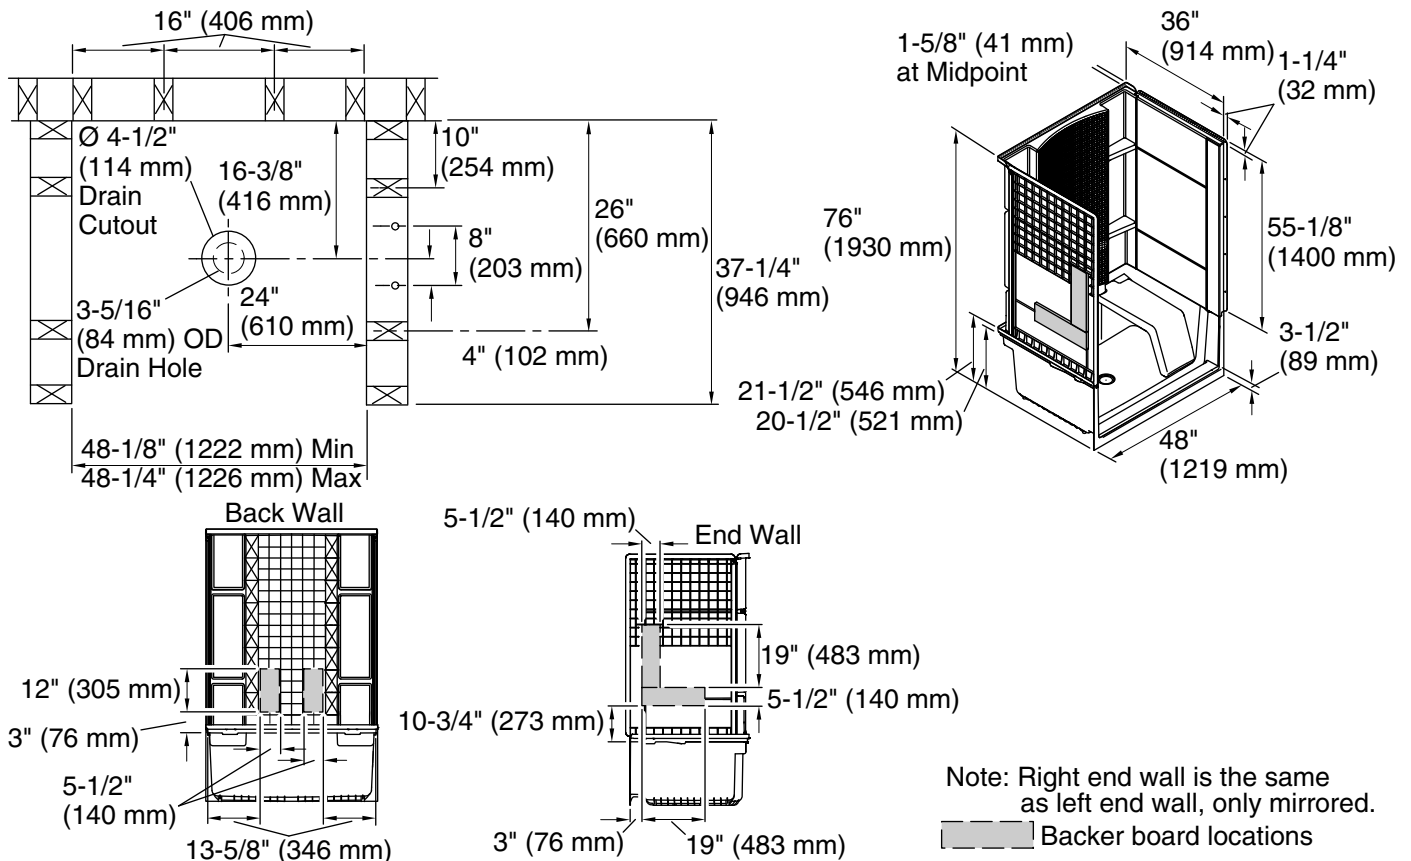

STERLING®

A KOHLER COMPANY

Accord®

48" seated shower stall w/Aging in Place backerboards

72280106

Technical Information

All product dimensions are nominal.

Installation: Three-wall alcove

Drain location: Center

Minimum flat for door: 3-1/4" (83 mm)

Threshold height: 3-1/2" (89 mm)

Maximum door height: 70-5/8" (1794 mm)

Maximum door width: 44-5/8" (1133 mm)

Notes

Install this product according to the installation instructions.

Base cannot be installed without the wall surround.

Studs should be positioned roughly as shown.

Double studding is recommended for pivot shower door installations.

1-800-STERLING (1-800-783-7546)

Kohler Co. reserves the right to make revisions without notice to product specifications.

For the most current Specification Sheet, go to www.sterlingplumbing.com.

5-6-2020 10:45 - US