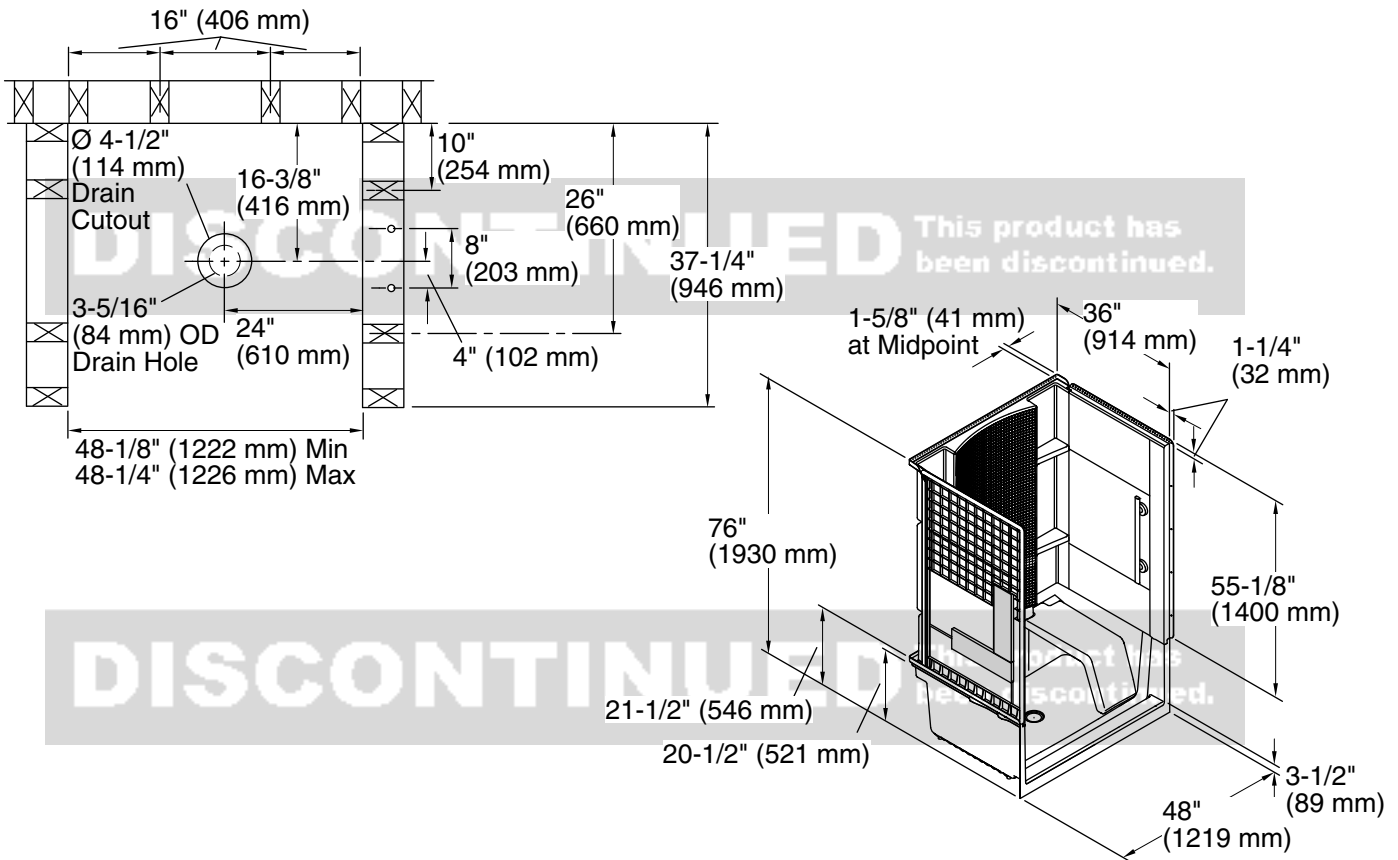

### Included Components

Product consists of:

- 72284103-V 48" shower wall set w/ AIP grab bars
- 72281100 48-1/4" x 36" seated shower base
- 72286104 Removable bath seat for Series 7228 and 7229
- 72286104 Removable bath seat for Series 7228 and 7229
- 72281100 48-1/4" x 36" seated shower base
- 72284103-V 48" shower wall set w/ AIP grab bars

### Technical Information

All product dimensions are nominal.

Installation:	Three-wall alcove
Drain location:	Center
Maximum door height:	70-5/8" (1794 mm)
Maximum door width:	44-5/8" (1133 mm)