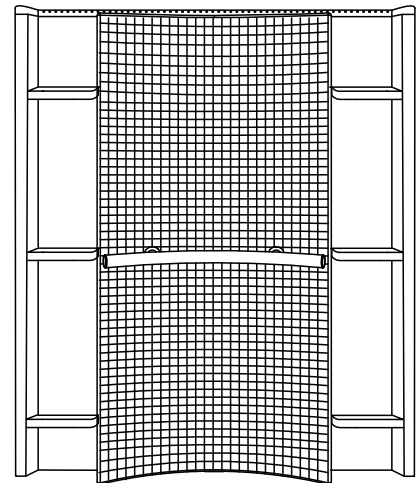

Features

- Tongue-and-groove modular design allows for easy installation during any phase of construction.
- Geometric back wall design with convenient shelves for ample storage.
- Easy to clean, durable high-gloss finish.
- Includes three Aging in Place Nickel grab bars (one 80012031 and two 80001024).

Material

- Compression molded from our exclusive solid Vikrell® material.

Installation

- Alcove.
- Caulk-free installation.

Recommended Products/Accessories

- 5475-59 Frameless sliding shower door
- 5477-59 Frameless sliding shower door
- 5970-59 Framed sliding shower door
- 5975-59 Framed sliding shower door
- 5976-59 Framed sliding shower door
- 5977-59 Framed sliding shower door
- 547808-59 Frameless sliding shower door
- 572075-59 Framed sliding shower door
- 581075-59 Frameless sliding shower door
- K-23723 Faucet cleaner

Included Components

Product consists of:

- 80012031 28" curved grab bar
- 80001024 24" straight grab bar (Qty 2)

Codes/Standards

- CSA B45.5/IAPMO Z124
- ASTM E162
- ASTM E662

Warranty – Bathing Fixtures (and) Kitchen and Utility Sinks Made of Solid Vikrell® Material

No image available.
This product is a component and not intended to be a standalone installation.

Technical Information

All product dimensions are nominal.

Installation: Three-wall alcove

Notes

Install this product according to the installation instructions.