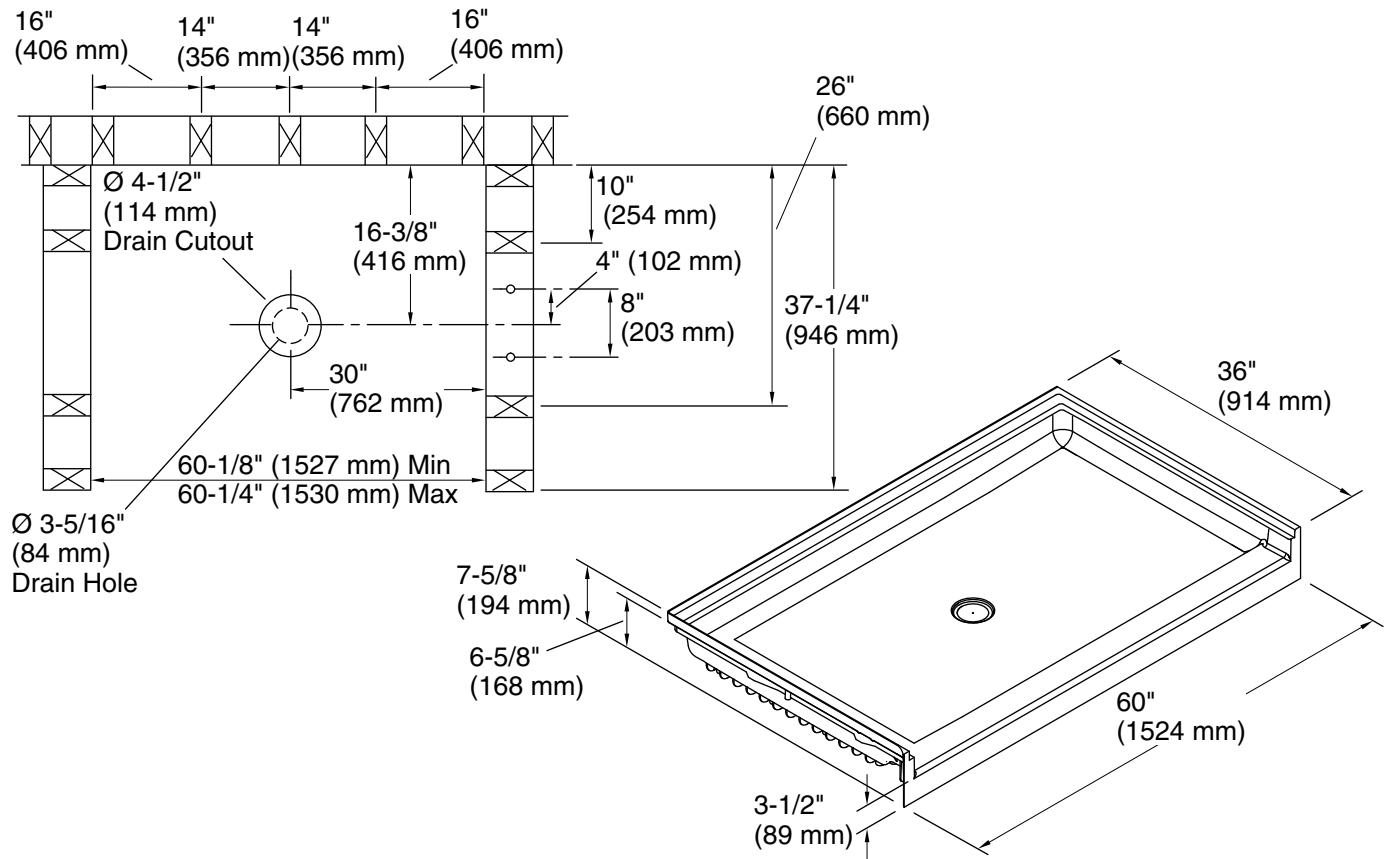

Accord®

60" x 36" Vikrell® shower base, center drain
72271100

Features

- 3-1/2" threshold
- Durable high-gloss finish with molded-in textured floor
- Not suitable for tile-down applications
- Compatible with Accord complete wall set (series 7227)

Available Colors/Finishes

Color tiles intended for reference only.

Color	Code	Description
-------	------	-------------

	0	White
---	---	-------

Technical Information

All product dimensions are nominal.
Drain location: Center