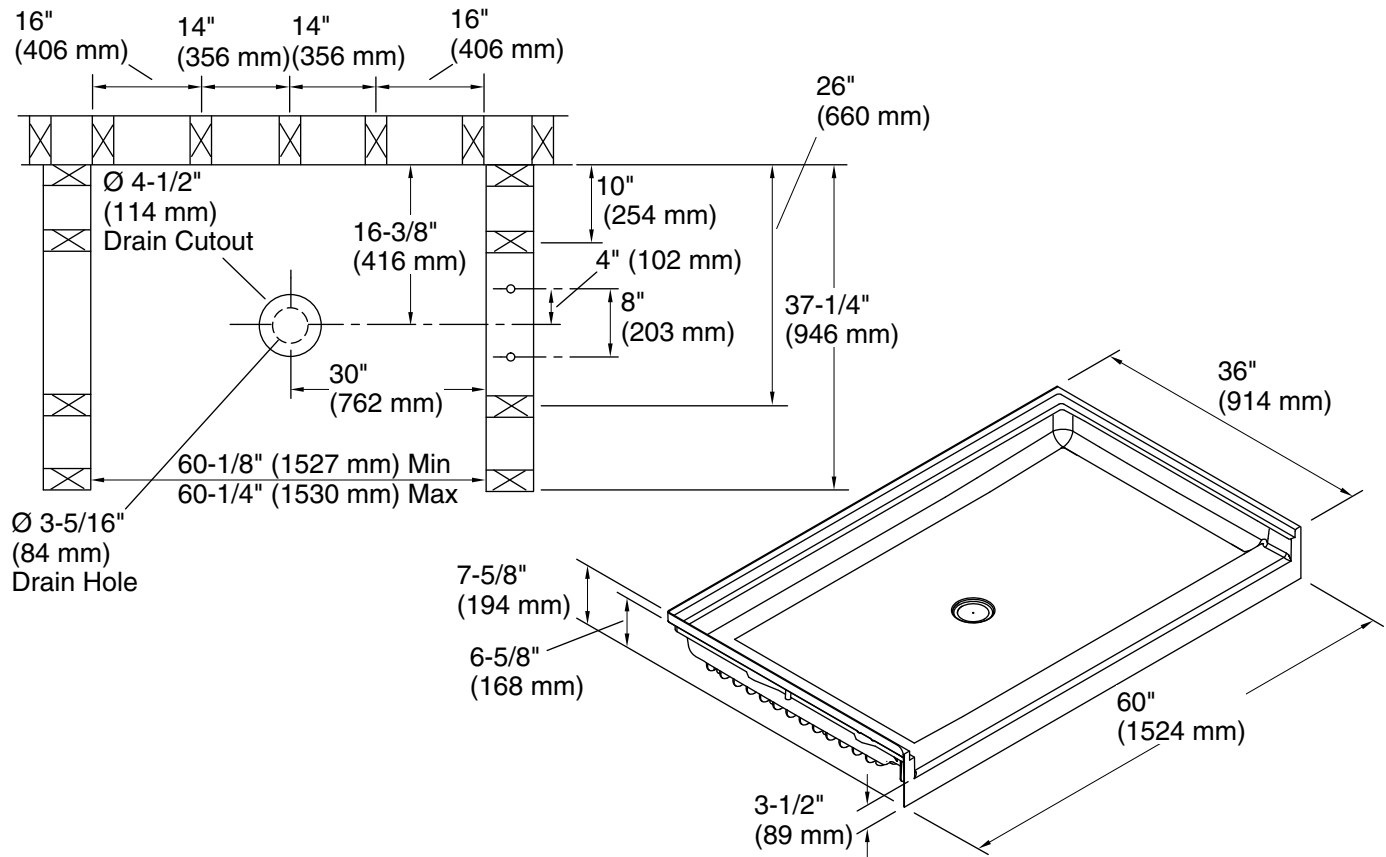

Features

- 3-1/2" threshold.
- Durable high-gloss finish with a molded-in textured floor.
- Center drain.
- Not suitable for tile-down application.
- Compatible with Accord complete wall set (series 7227)

Color tiles intended for reference only.

Color	Code	Description
	0	White
	96	KOHLER Biscuit

Technical Information

All product dimensions are nominal.

Installation: Three-wall alcove

Drain location: Center

Notes