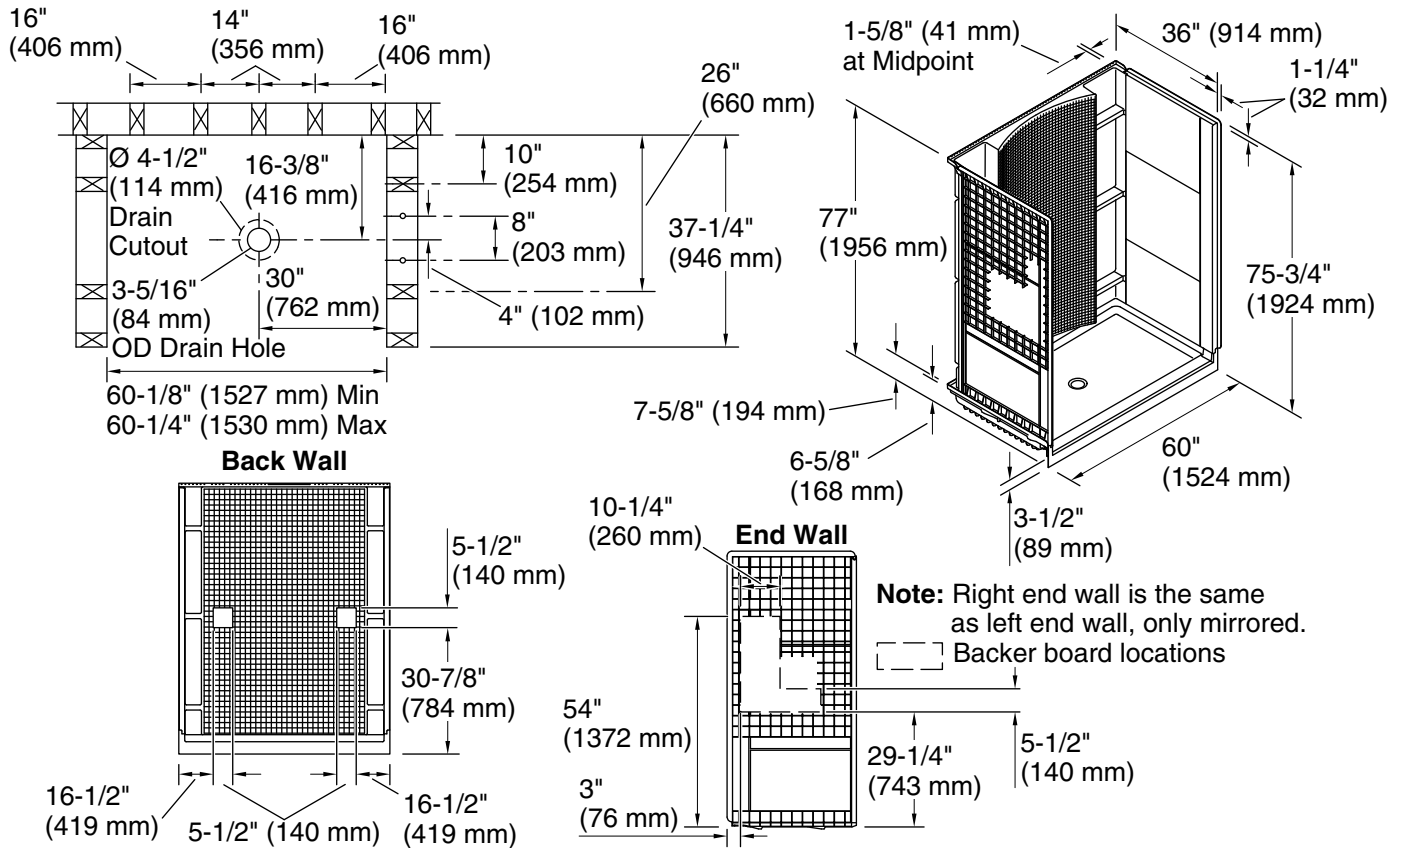

Technical Information

All product dimensions are nominal.

Installation:	Three-wall alcove
Drain location:	Center
Maximum door height:	72" (1829 mm)
Maximum door width:	56-5/8" (1438 mm)

Notes

- Install this product according to the installation instructions.
- Receptor cannot be installed without the wall surround.
- Attach grab bars at the specified backerboard locations only.
- Studs should be positioned roughly as shown.
- Double studding is recommended for pivot shower door installations.