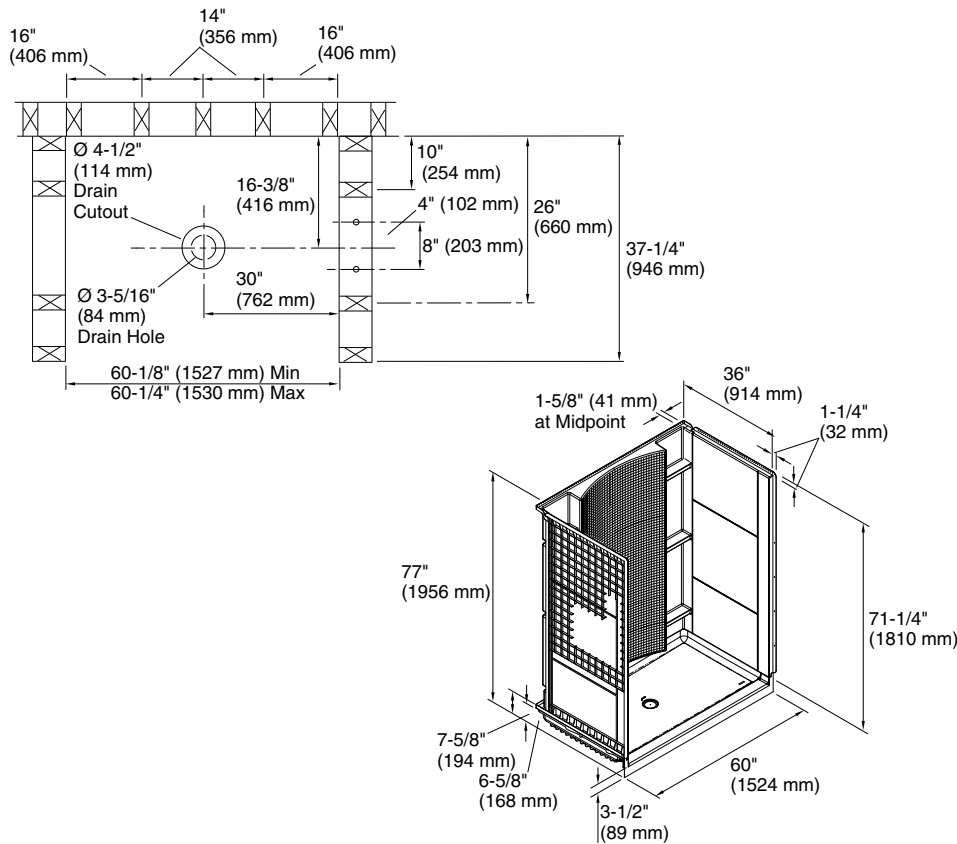

Accord®
60" x 36" Vikrell® shower, center drain
72270100

Features

- 3-1/2" threshold
- Durable high-gloss finish
- Pivot snap-together modular design
- Geometric back-wall design
- Convenient shelves provide generous storage space

	0	White
---	---	-------

Technical Information

All product dimensions are nominal.

Drain location:	Center
Maximum door height:	72" (1829 mm)
Maximum door width:	56-5/8" (1438 mm)

Notes

Install this product according to the installation instructions.