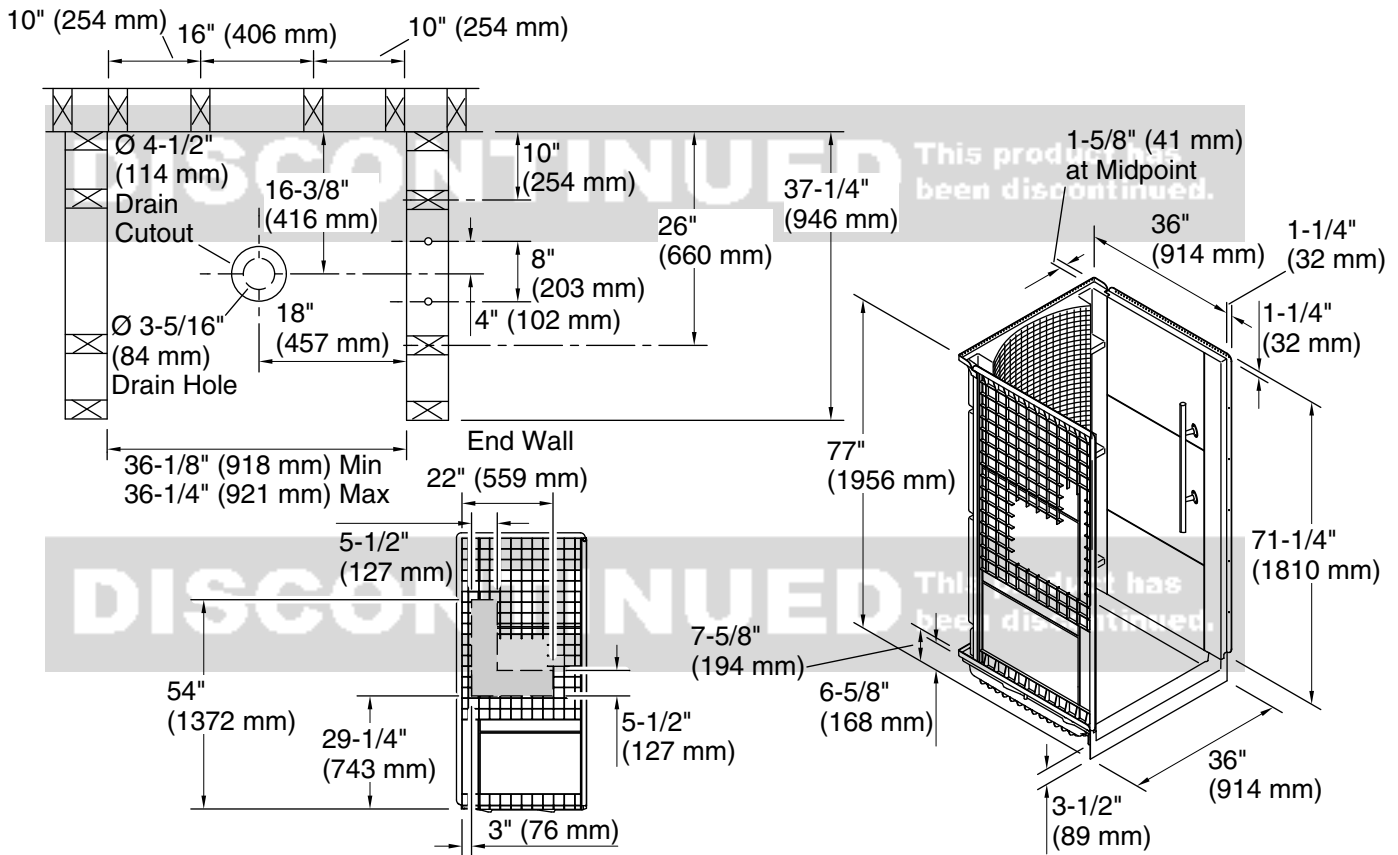

36-1/4" x 36" x 75-3/4" shower stall with grab bars and center drain  
**72240103-N**

**Accord™**

**Features**

- 3-1/2" threshold
- Durable high-gloss finish
- Pivot snap-together modular design
- Geometric back-wall design
- Convenient shelves; includes two Matte Silver grab bars (80001024) individually packed inside the wall set box

For the most current Specification Sheet, go to [www.sterlingplumbing.com](http://www.sterlingplumbing.com).

5-29-2023 03:07 - US

**Technical Information**

All product dimensions are nominal.

Installation: Three-wall alcove

Drain location: Center

Maximum door height: 72" (1829 mm)

Maximum door width: 32-5/8" (829 mm)

**Notes**

Install this product according to the installation instructions.

Studs should be positioned roughly as shown.