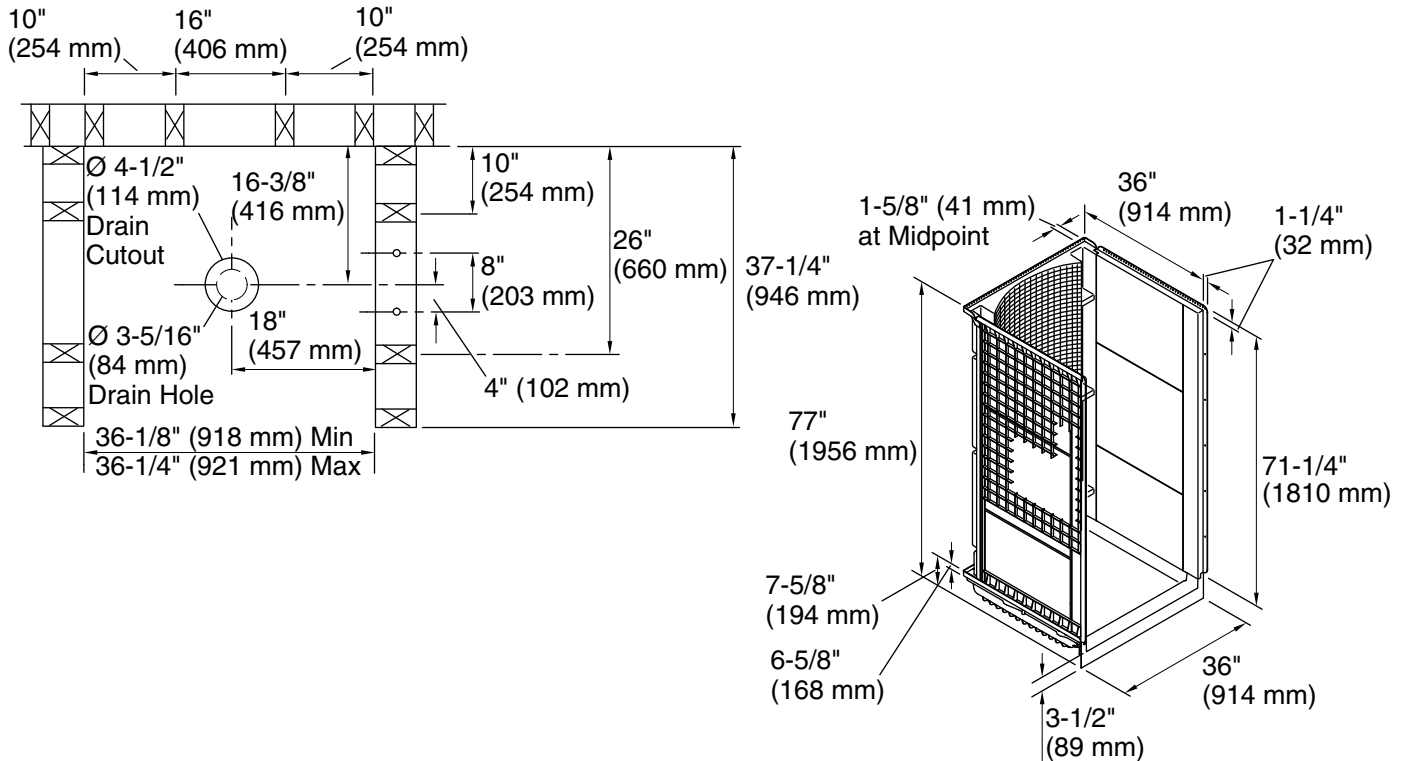

Accord®

36" x 36" x 75-3/4" shower stall w/center drain
72240100

Features

- 3-1/2" threshold.
- Durable high-gloss finish.
- Center drain.
- Pivot snap-together modular design.
- Geometric back-wall design.
- Convenient shelves provide generous storage space.

Included Components

- Product consists of:
- 72245100 36" x 72-1/4" shower end wall set
 - 72241100 36" x 36" shower base
 - 72242100 36" x 72-1/4" shower back wall

Codes/Standards

- CSA B45.5/IAPMO Z124
- ASTM E162
- ASTM E662
- HUD, UM Bulletin 73

For the most current Specification Sheet, go to www.sterlingplumbing.com.

8-22-2020 13:51 - US

Technical Information

All product dimensions are nominal.

Installation: Three-wall alcove

Drain location: Center

Minimum flat for door: 3-1/4" (83 mm)

Threshold height: 3-1/2" (89 mm)

Maximum door height: 72" (1829 mm)

Maximum door width: 32-5/8" (829 mm)

Notes

Install this product according to the installation instructions.