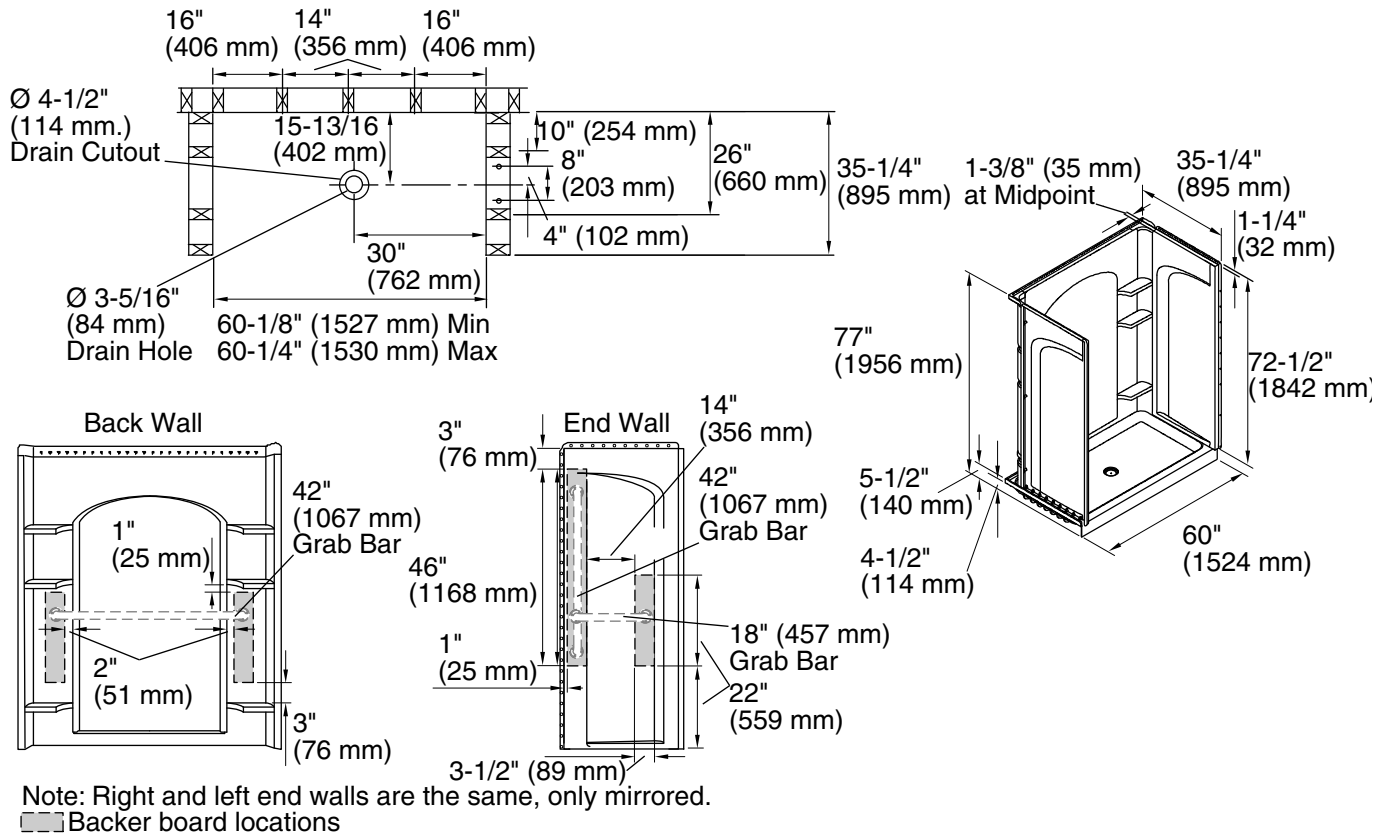

Technical Information

All product dimensions are nominal.

- Installation: Three-wall alcove
- Drain location: Center
- Maximum door height: 70-1/2" (1791 mm)
- Maximum door width: 56-5/8" (1438 mm)

Notes

- Install this product according to the installation instructions.
- Studs should be positioned roughly as shown.
- Double studding is recommended for pivot shower door installations.
- Attach grab bars at the specified backerboard locations only.