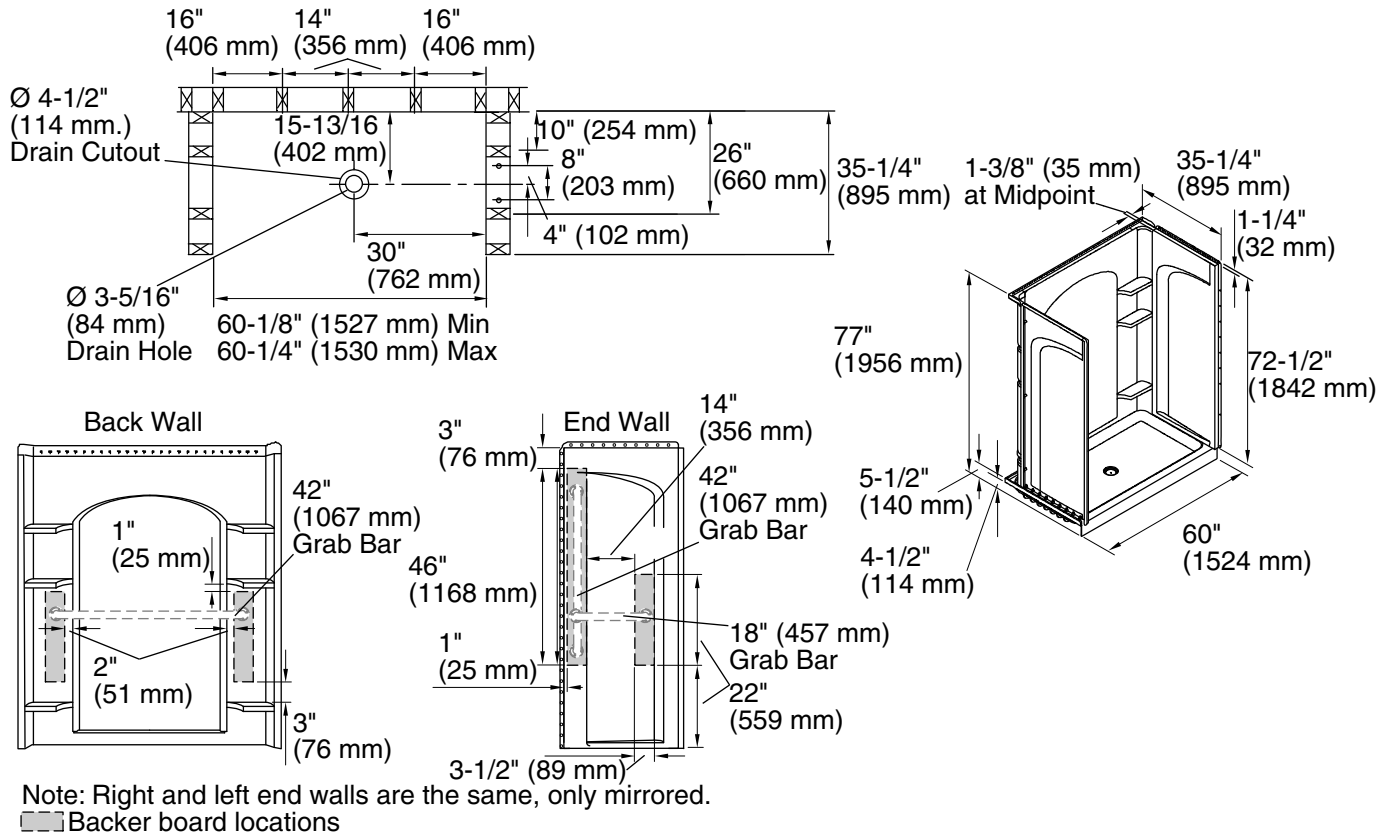

STERLING

A KOHLER COMPANY

Ensemble™

60" curve alcove shower w/Aging in Place backerboards

72230106

Technical Information

All product dimensions are nominal.

Installation: Three-wall alcove

Drain location: Center

Minimum flat for door: 3" (76 mm)

Threshold height: 4-1/2" (114 mm)

Maximum door height: 70-1/2" (1791 mm)

Maximum door width: 56-5/8" (1438 mm)

Notes

Install this product according to the installation instructions.

Studs should be positioned roughly as shown.

Double studding is recommended for pivot shower door installations.

Attach grab bars at the specified backer board locations only.

1-800-STERLING (1-800-783-7546)

Kohler Co. reserves the right to make revisions without notice to product specifications.

For the most current Specification Sheet, go to www.sterlingplumbing.com.

5-6-2020 10:40 - US