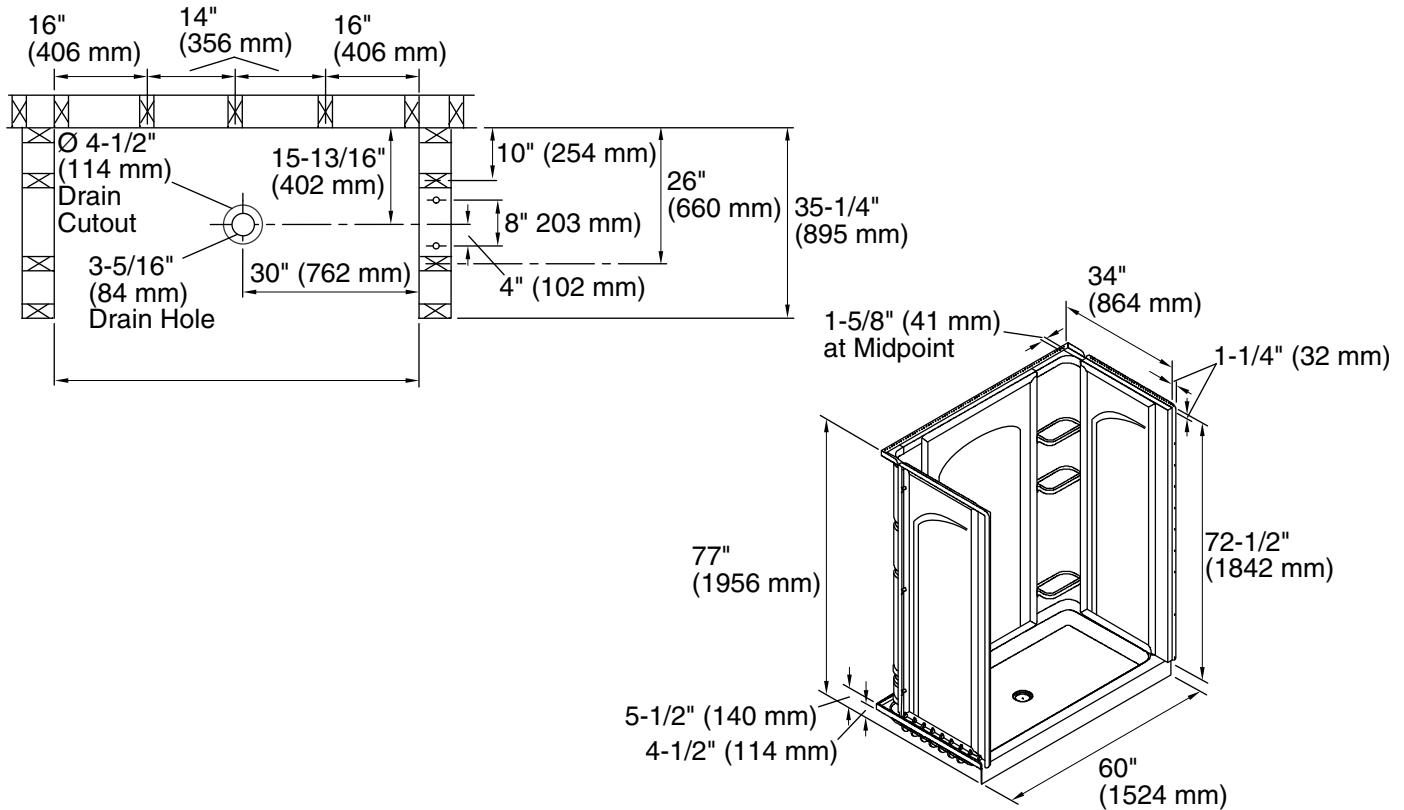

Ensemble™

60-1/4" x 34" curve alcove shower stall
72230100

Features

- 4-1/2" (114 mm) threshold.
- Durable high-gloss finish.
- Center drain.
- Three-piece tongue-and-groove walls with snap-together installation.
- Convenient shelves, shaving ledge/footrest.

See website for detailed warranty information.

Available Colors/Finishes

Color tiles intended for reference only.

Color	Code	Description
	0	White
	96	KOHLER Biscuit

Technical Information

All product dimensions are nominal.

Installation:	Three-wall alcove
Drain location:	Center
Maximum door height:	70-1/2" (1791 mm)
Maximum door width:	56-5/8" (1438 mm)

Notes

Install this product according to the installation instructions.
Studs should be positioned roughly as shown.
Double studding is recommended for pivot shower door installations.