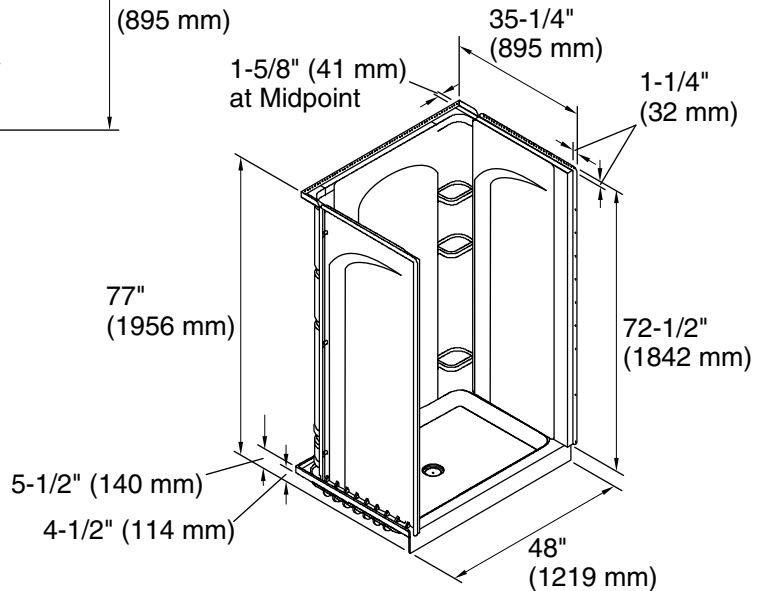

Ensemble™

48" x 34" x 75-3/4" curve shower stall
72220100

Features

- 4-1/2" (114 mm) threshold.
- Durable high-gloss finish.
- Center drain.
- Three-piece tongue-and-groove walls with snap-together installation.
- Convenient shelves, shaving ledge/footrest.

For the most current Specification Sheet, go to www.sterlingplumbing.com.

12-29-2021 10:48 - US/CA

Technical Information

All product dimensions are nominal.

Installation:	Three-wall alcove
Drain location:	Center
Maximum door height:	70-1/2" (1791 mm)
Maximum door width:	44-5/8" (1133 mm)