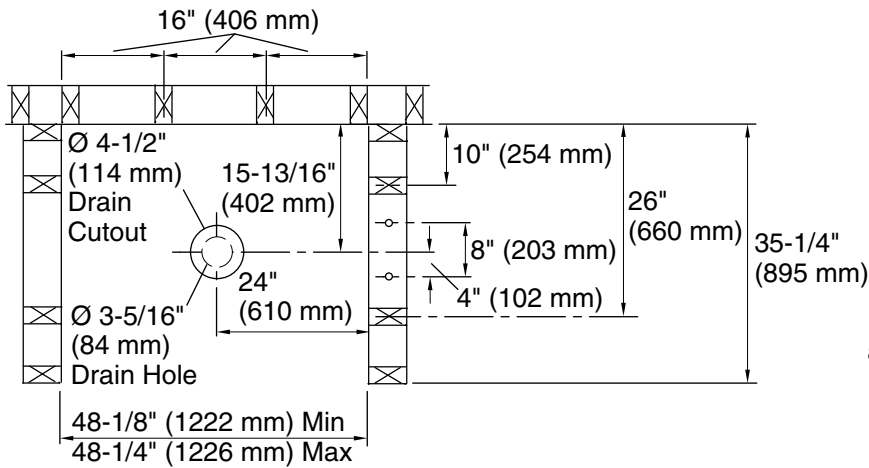

Ensemble™

48" x 34" x 75-3/4" curve shower stall
72220100

Features

- 4-1/2" (114 mm) threshold.
- Durable high-gloss finish.
- Center drain.
- Three-piece tongue-and-groove walls with snap-together installation.
- Convenient shelves, shaving ledge/footrest.

For the most current Specification Sheet, go to www.sterlingplumbing.com.

12-29-2021 10:48 - US/CA

Technical Information

All product dimensions are nominal.

Installation:	Three-wall alcove
Drain location:	Center
Maximum door height:	70-1/2" (1791 mm)
Maximum door width:	44-5/8" (1133 mm)