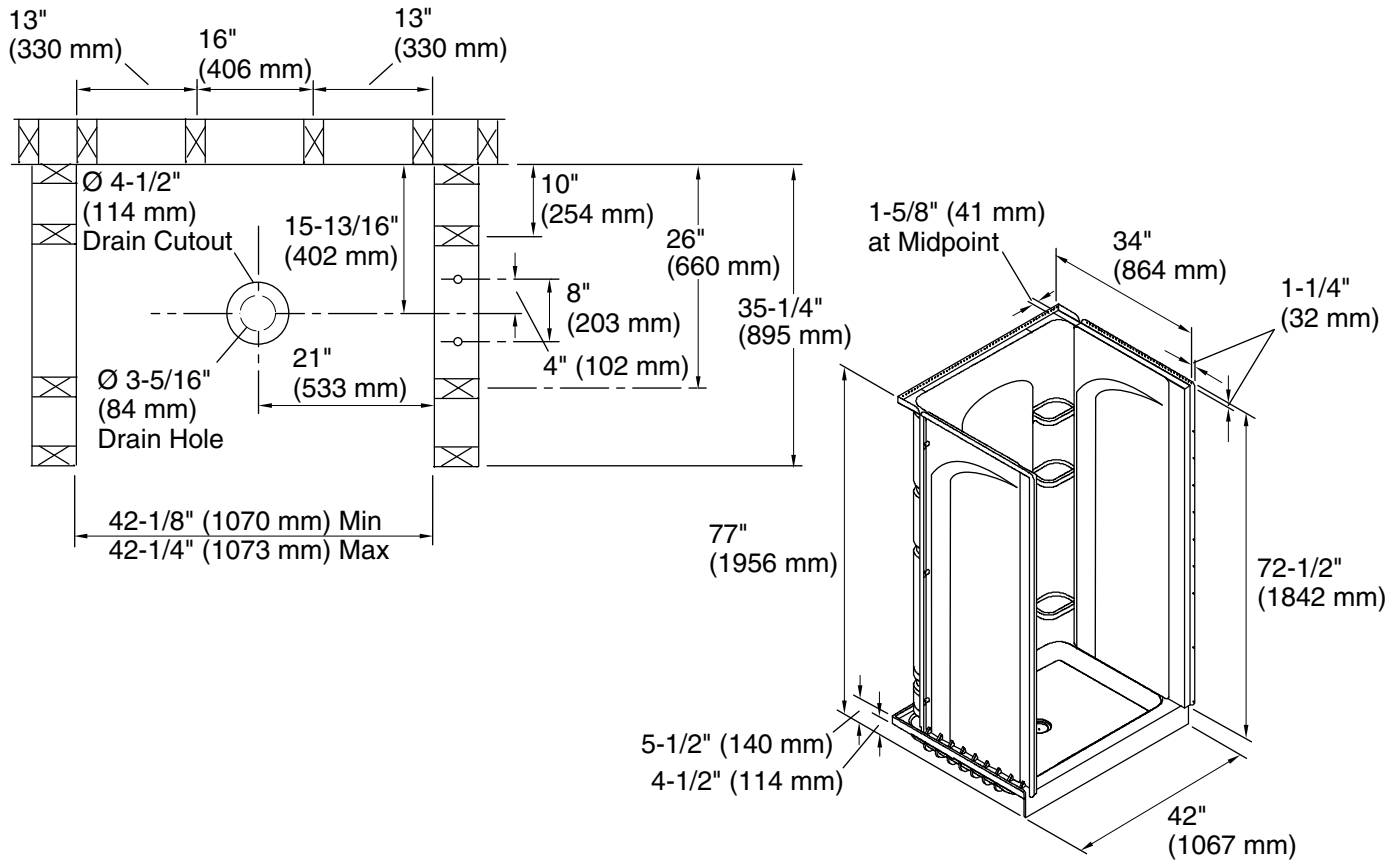

Ensemble™

42" x 34" x 75-3/4" curve alcove shower stall
72210100

Features

- 4-1/2" (114 mm) threshold.
- Durable high-gloss finish.
- Center drain.
- Three-piece tongue-and-groove walls with snap-together installation.
- Convenient shelves, shaving ledge/footrest.

For the most current Specification Sheet, go to www.sterlingplumbing.com.

12-29-2021 10:48 - US/CA

Technical Information

All product dimensions are nominal.

Installation:	Three-wall alcove
Drain location:	Center
Maximum door height:	70-1/2" (1791 mm)
Maximum door width:	38-5/8" (981 mm)