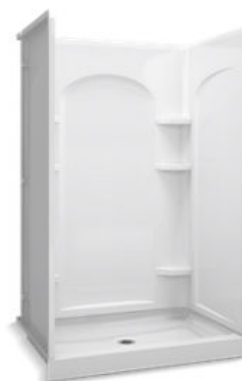

Ensemble™ Curve

34" Vikrell® shower end wall set

72205100

Features

- Durable high-gloss finish
- Tongue-and-groove design with snap-together installation

Material

- Made from solid Vikrell® material for strength, durability, and lasting beauty

Installation

- Alcove
- Some caulk required for proper installation

Recommended Products/Accessories

1500D-36 Framed pivot shower door
K-23733 Vikrell® cleaner

Codes/Standards

CSA B45.5/IAPMO Z124
ASTM E162
ASTM E662
IAPMO Certification