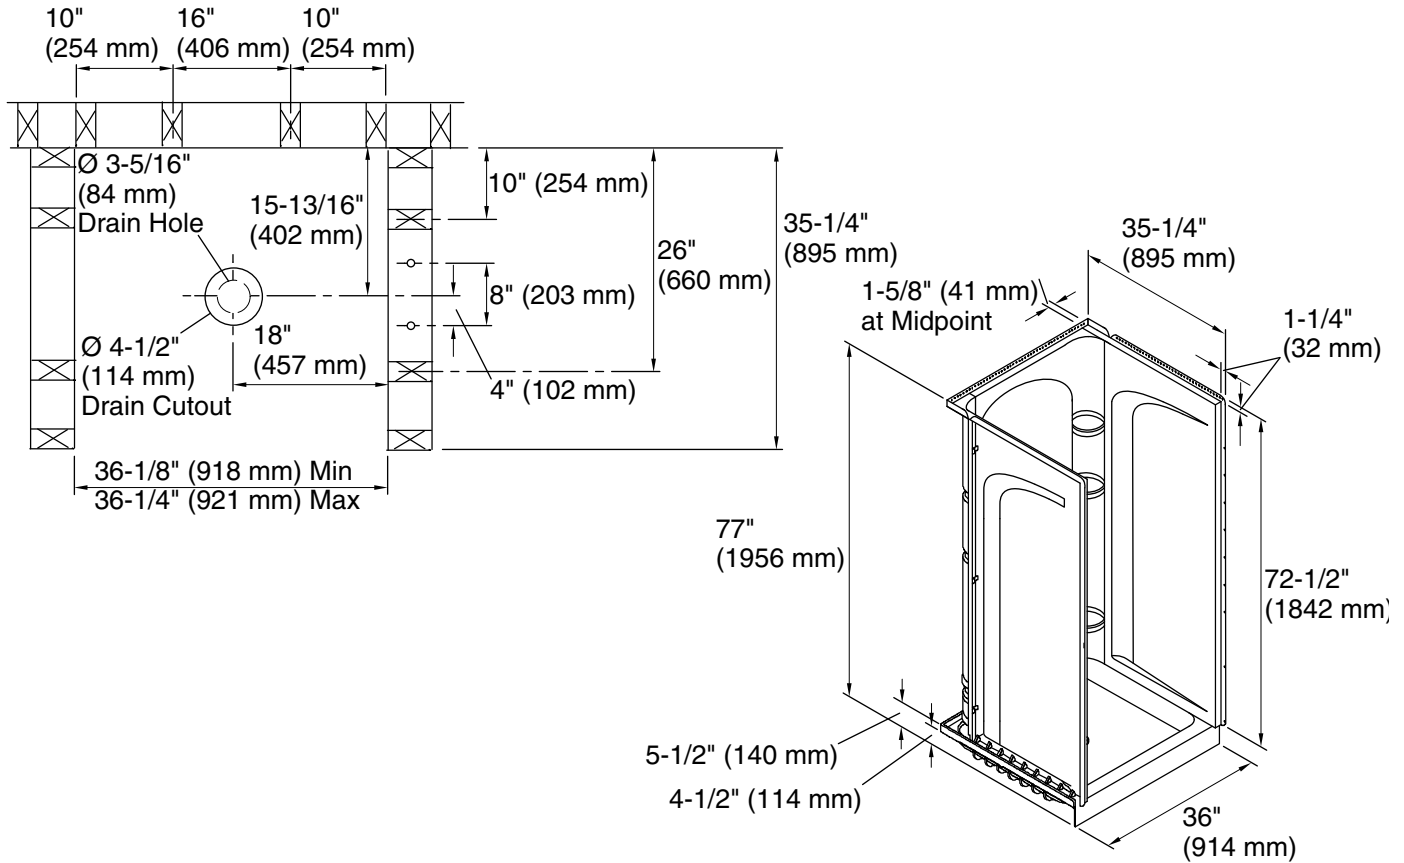

### Color Code Description

	0	White
---	---	-------

**Technical Information**

All product dimensions are nominal.

Drain location:	Center
Maximum door height:	70-1/2" (1791 mm)
Maximum door width:	32-5/8" (829 mm)