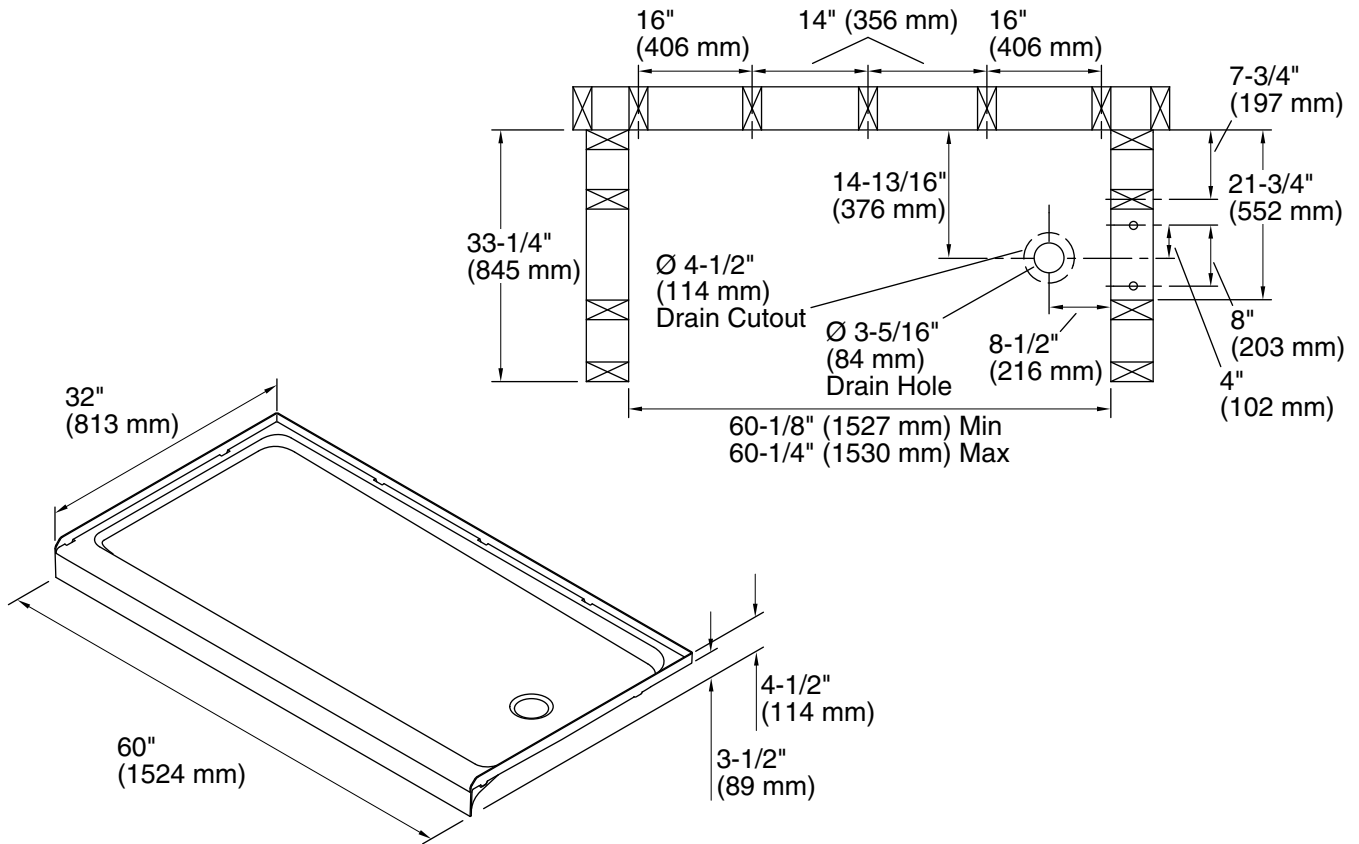

Ensemble™

60" x 32" right-hand shower base
72181120

Features

- 3-1/2" (89 mm) threshold.
- Durable high-gloss finish with a molded-in textured floor.
- Suitable for tile-down application.
- Compatible with Ensemble walls (series 7218).
- Durable high-gloss finish.

For the most current Specification Sheet, go to www.sterlingplumbing.com.

2-10-2020 14:02 - US

Technical Information

All product dimensions are nominal.

Installation: Three-wall alcove
 Drain location: Right
 Weight: 35.6 lbs (16.1 kg)