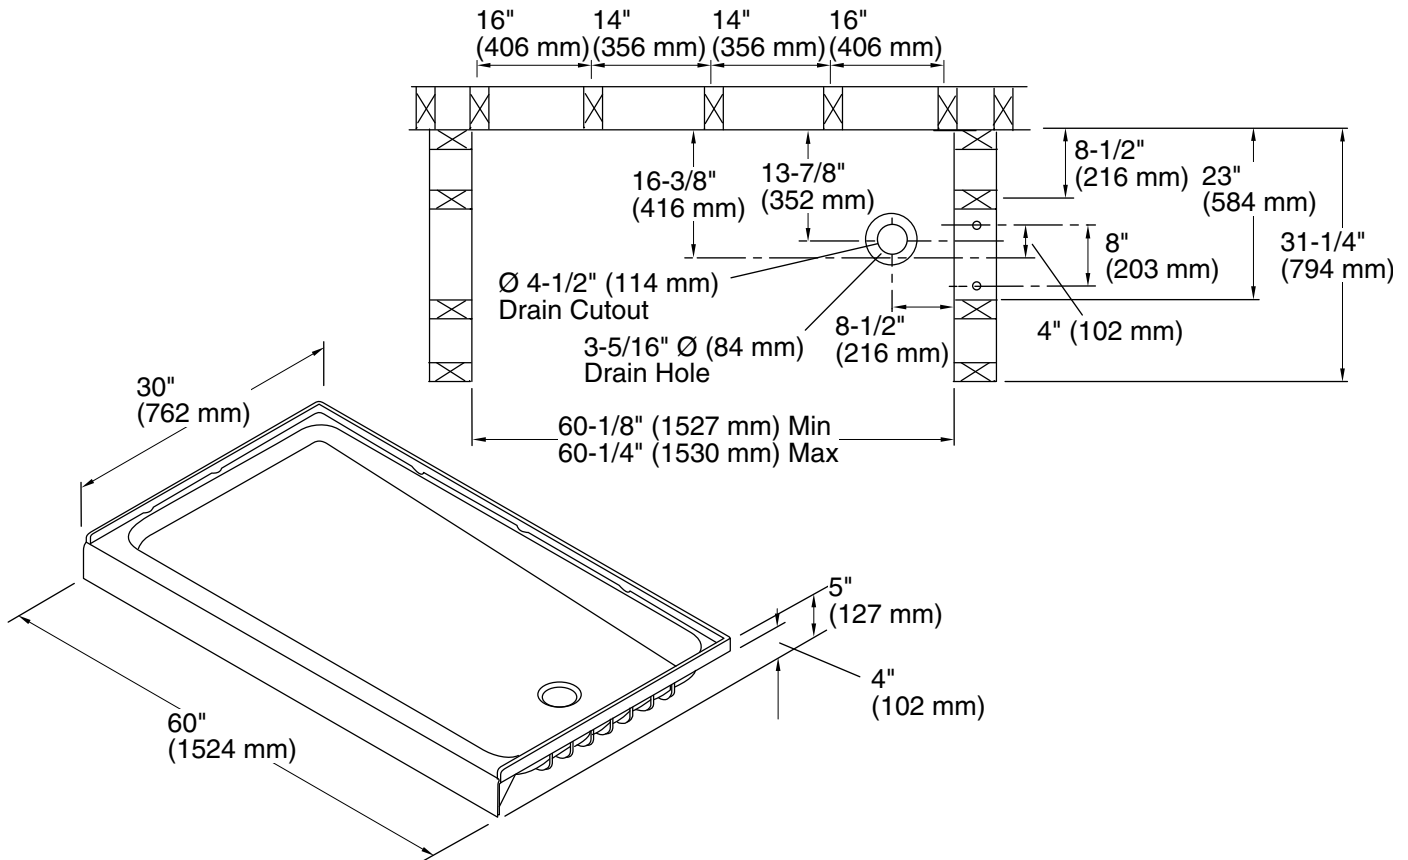

Ensemble™

60" x 30" shower base w/ right-hand drain
72171120

Features

- 4" threshold.
- Durable high-gloss finish with molded-in textured floor.
- Suitable for tile-down applications.
- Compatible with Ensemble walls (series 7217)

Color tiles intended for reference only.

Color	Code	Description
	0	White
	96	KOHLER Biscuit

Technical Information

All product dimensions are nominal.

Installation: Three-wall alcove
 Drain location: Right
 Weight: 38 lbs (17.2 kg)