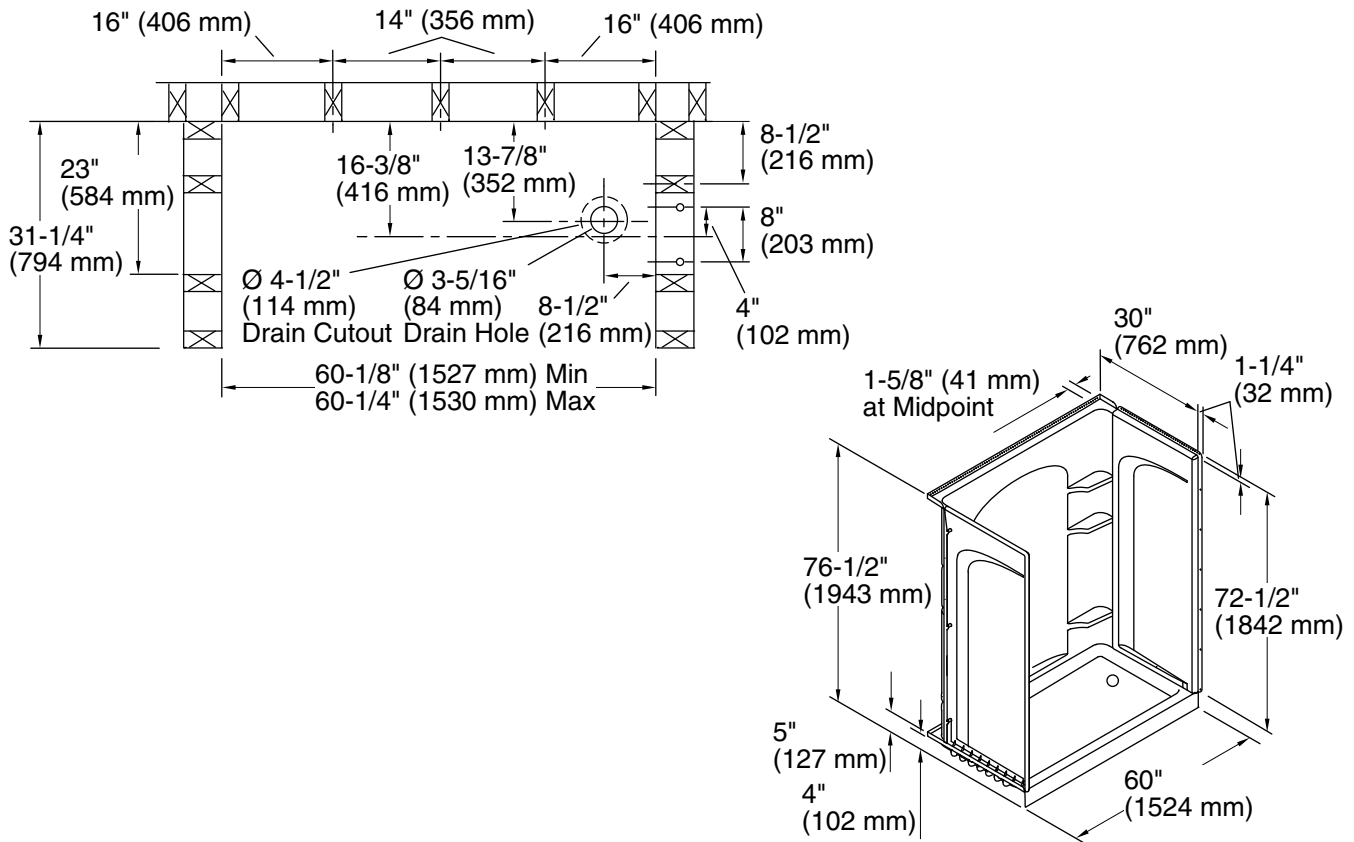

Ensemble™ Curve

60" x 30" Vikrell® shower, right drain
72170120

Features

- 4" threshold
- Durable high-gloss finish
- Three-piece tongue-and-groove walls with snap-together installation
- Convenient shelves, shaving ledge/footrest
- Innovative Dry-Block™ seal and channeled water containment system form watertight seams

Included Components

- 72171120 60" x 30" Vikrell® shower base, right drain
- 72175100 30" Vikrell® shower end wall set
- 72372100 60" Vikrell® shower back wall

Codes/Standards

- CSA B45.5/IAPMO Z124
- ASTM E162
- ASTM E662
- HUD, UM Bulletin 73
- IAPMO Certification

	0	White
---	---	-------

Technical Information

All product dimensions are nominal.

Drain location:	Right
Weight:	123.7 lbs (56.1 kg)
Minimum flat for door:	3" (76 mm)
Maximum door height:	70-1/2" (1791 mm)
Maximum door width:	56-5/8" (1438 mm)