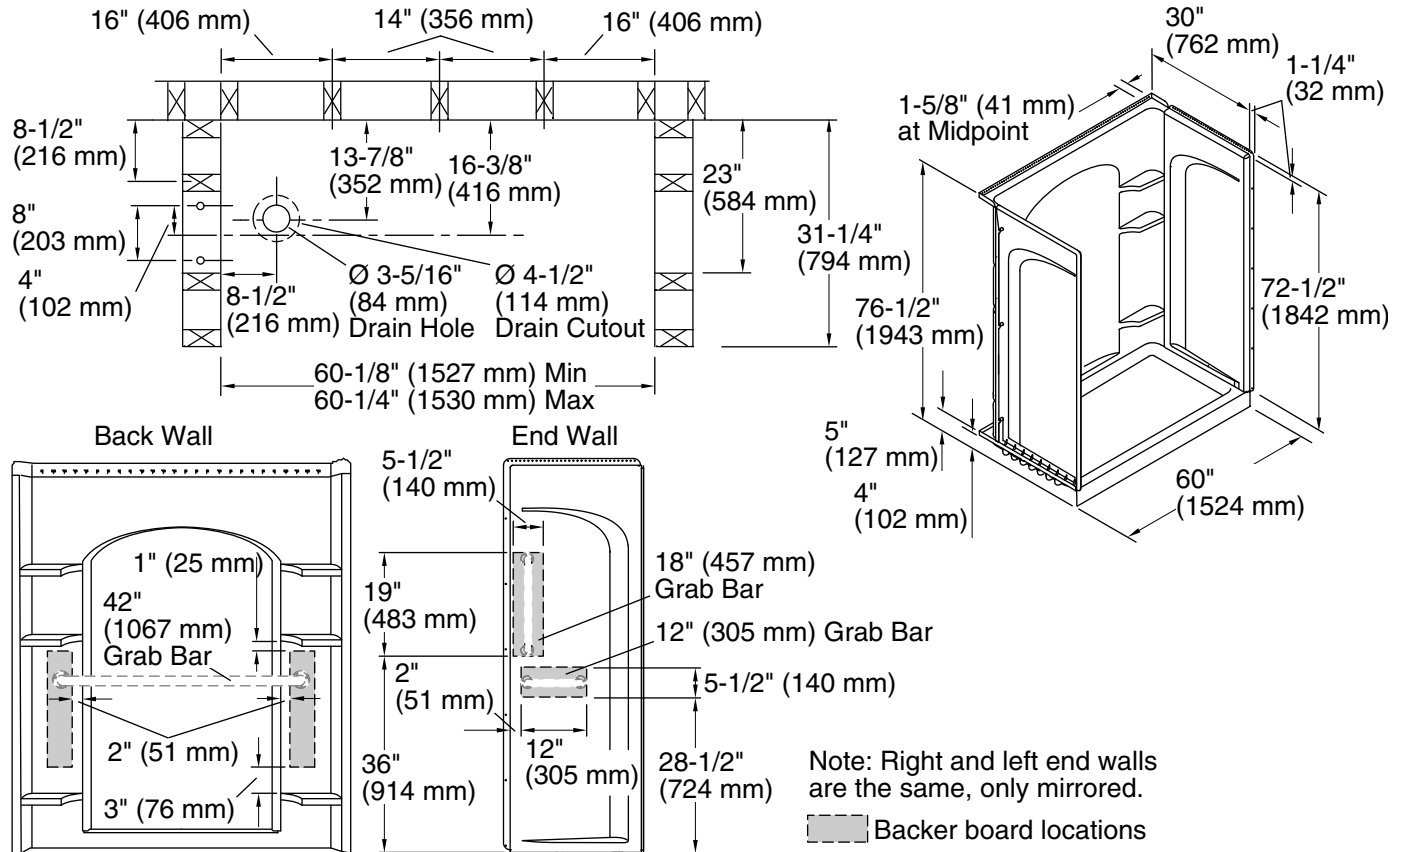

For the most current Specification Sheet, go to www.sterlingplumbing.com.

5-15-2021 21:30 - US/CA

Technical Information

All product dimensions are nominal.

- Installation: Three-wall alcove
- Drain location: Left
- Maximum door height: 70-1/2" (1791 mm)
- Maximum door width: 56-5/8" (1438 mm)