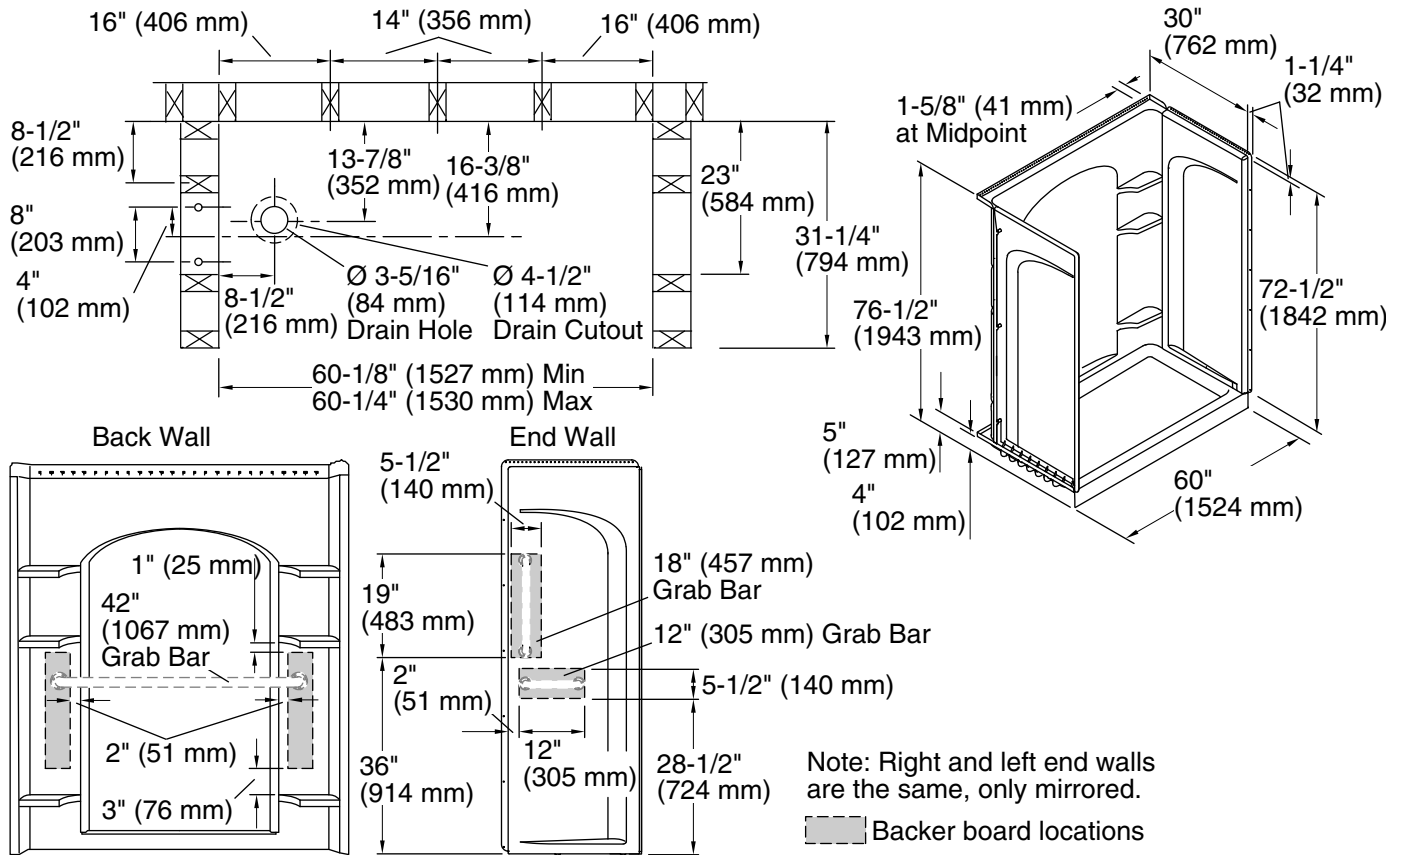

## Available Colors/Finishes

*Color tiles intended for reference only.*

Color	Code	Description
	0	White
	96	KOHLER Biscuit

**Ensemble™ Curve**  
60" x 30" Vikrell shower with Aging in Place  
backerboards, left drain  
**72170116**

**Technical Information**

All product dimensions are nominal.

Installation:	Three-wall alcove
Drain location:	Left
Maximum door height:	70-1/2" (1791 mm)
Maximum door width:	56-5/8" (1438 mm)

**Notes**

Install this product according to the installation instructions.