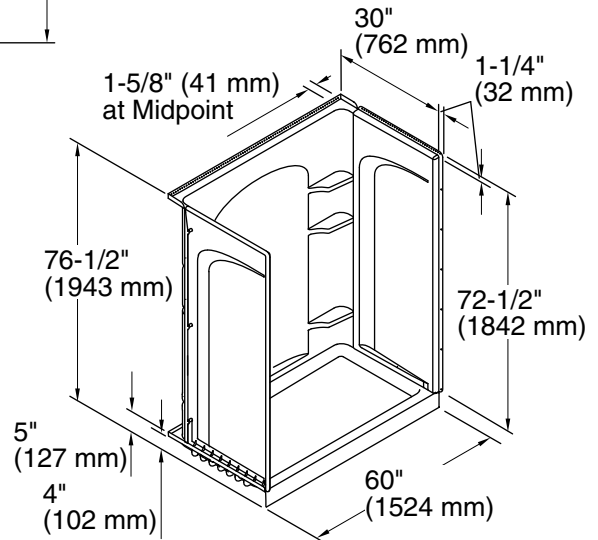

For the most current Specification Sheet, go to [www.sterlingplumbing.com](http://www.sterlingplumbing.com).

**Technical Information**

All product dimensions are nominal.

Installation:	Three-wall alcove
Drain location:	Left
Maximum door height:	70-1/2" (1791 mm)
Maximum door width:	56-5/8" (1438 mm)