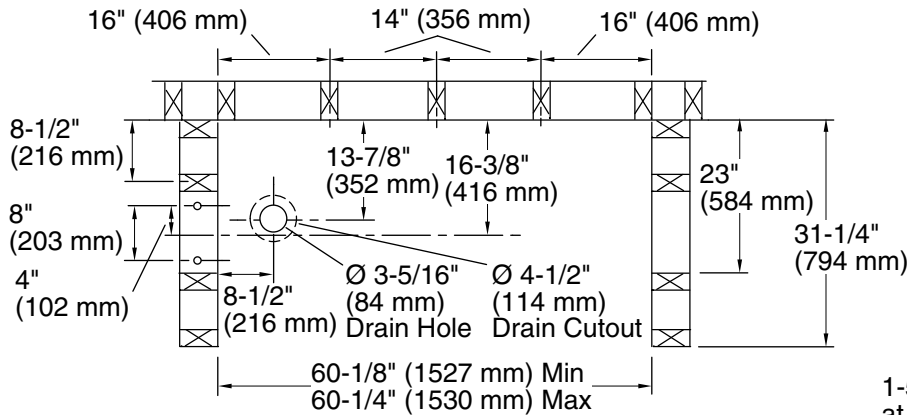

For the most current Specification Sheet, go to [www.sterlingplumbing.com](http://www.sterlingplumbing.com).

**Technical Information**

All product dimensions are nominal.

Installation:	Three-wall alcove
Drain location:	Left
Maximum door height:	70-1/2" (1791 mm)
Maximum door width:	56-5/8" (1438 mm)