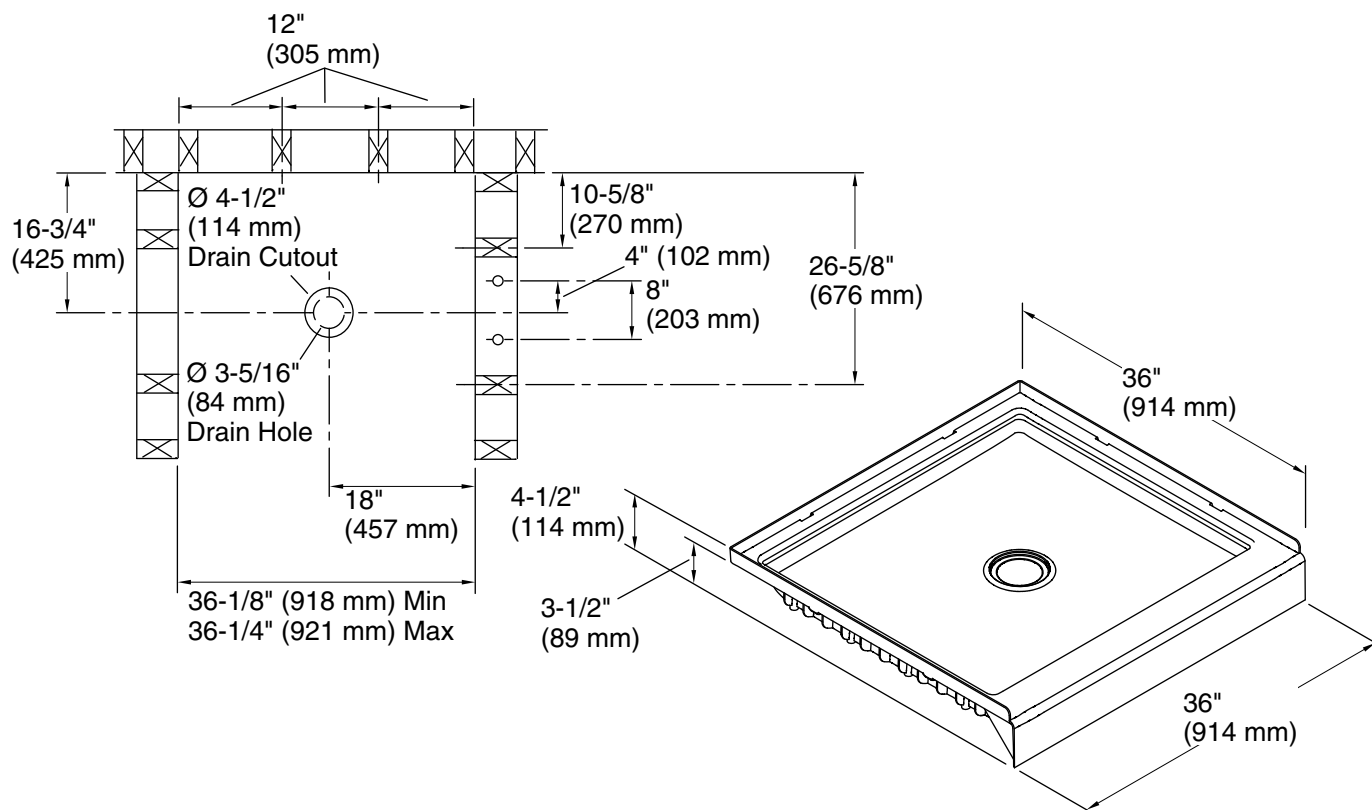

Ensemble™

36" x 36" shower base
72161100

Features

- 3-1/2" threshold
- High-gloss finish with molded-in textured floor
- Suitable for tile-down applications

Material

- Made from solid Vikrell® material for strength, durability, and lasting beauty

For the most current Specification Sheet, go to www.sterlingplumbing.com.

1-9-2023 01:15 - US/CA

Technical Information

All product dimensions are nominal.

Installation: Three-wall alcove
 Drain location: Center
 Basin area, bottom: 27-13/16" x 30-5/16" (706 mm x 770 mm)
 Weight: 25 lbs (11.3 kg)