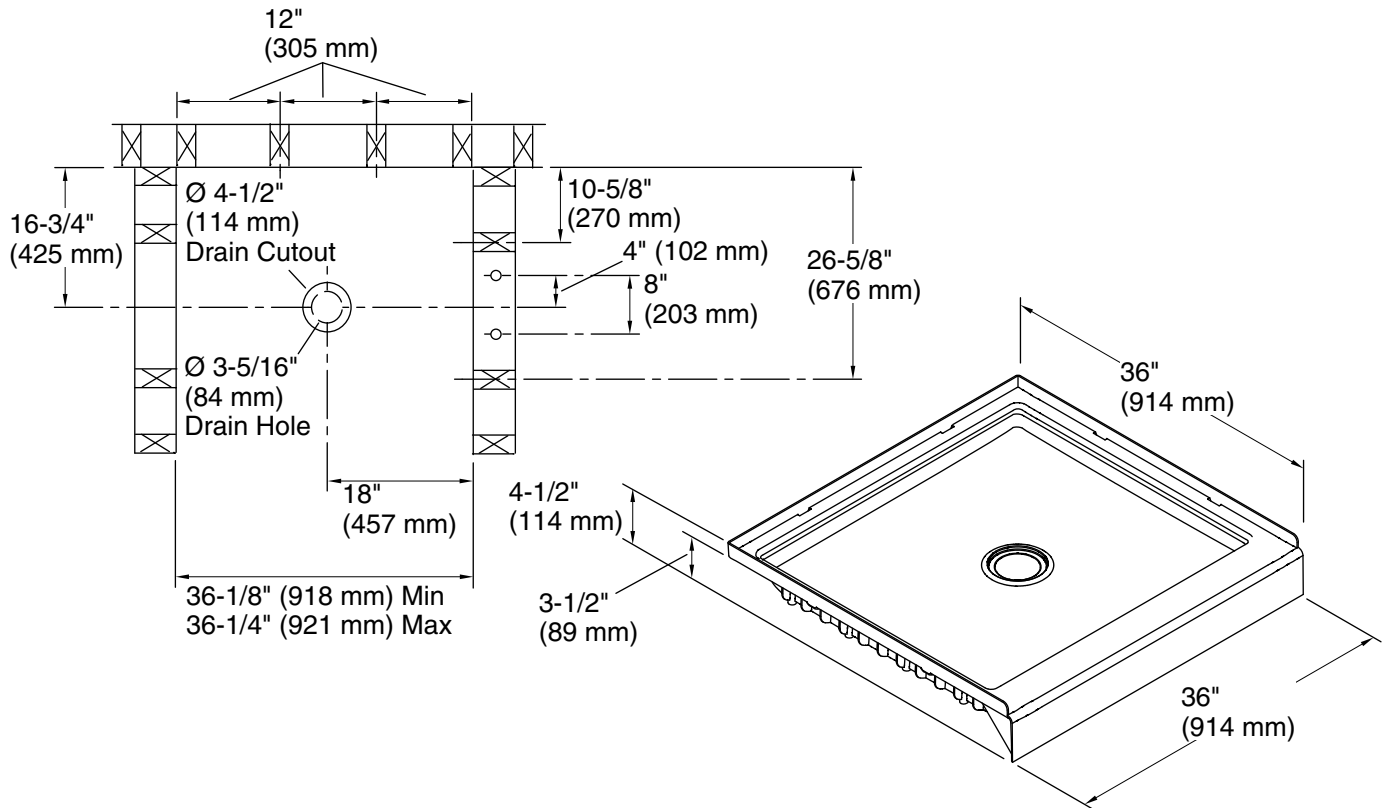

Ensemble™

36" x 36" shower base
72161100

Features

- 3½" threshold.
- High-gloss finish with molded-in textured floor.
- Center drain.
- Suitable for tile-down applications.

Material

- Made from solid Vikrell® material for strength, durability, and lasting beauty.

For the most current Specification Sheet, go to www.sterlingplumbing.com.

Technical Information

All product dimensions are nominal.

- Installation: Three-wall alcove
- Drain location: Center
- Basin area, bottom: 27-13/16" x 30-5/16" (706 mm x 770 mm)
- Weight: 25 lbs (11.3 kg)