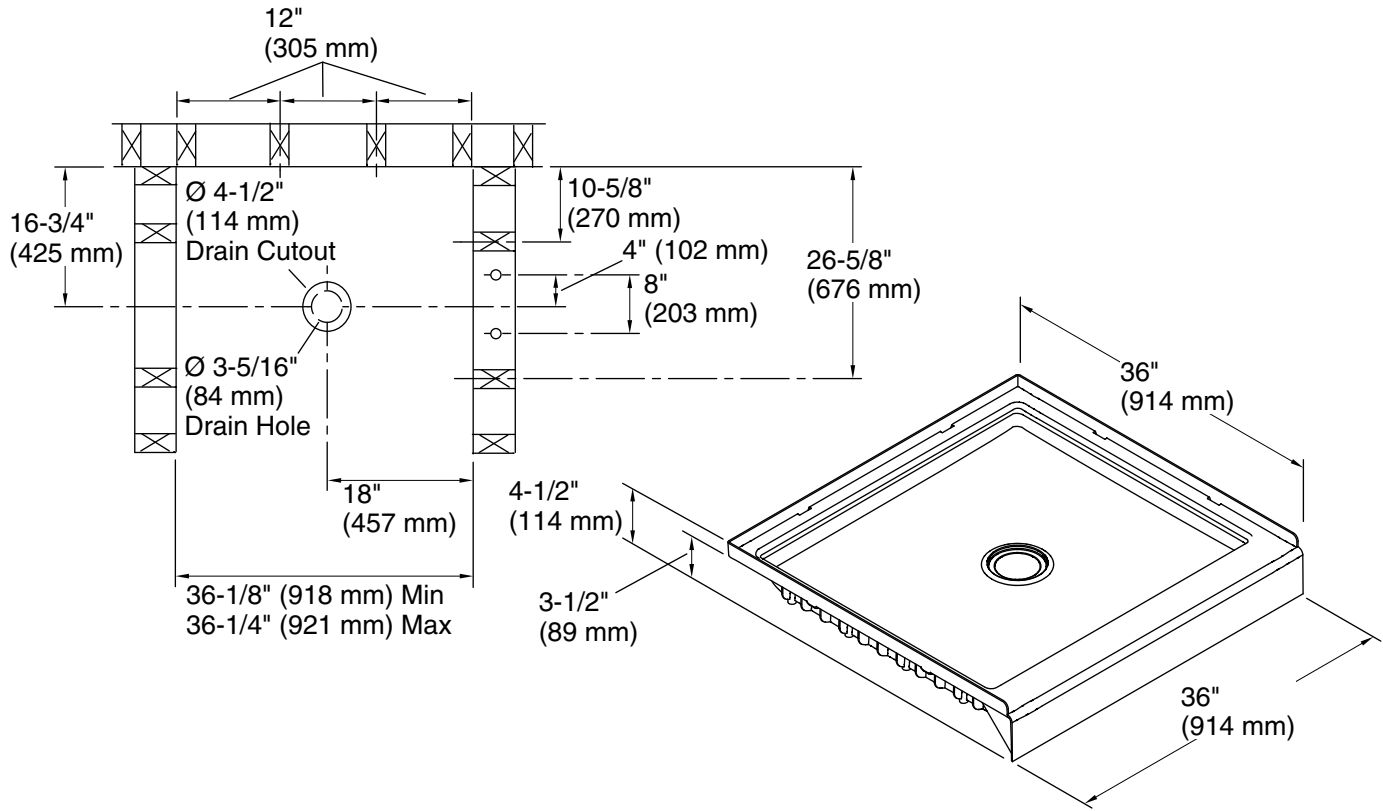

**Features**

- 3½" threshold.
- High-gloss finish with molded-in textured floor.
- Center drain.
- Suitable for tile-down application.

**Material**

- Made from solid Vikrell® material for strength, durability, and lasting beauty.

See website for detailed warranty information.

**Available Colors/Finishes**

*Color tiles intended for reference only.*

Color	Code	Description
	0	White
	96	KOHLER Biscuit

**Technical Information**

All product dimensions are nominal.

- Installation: Three-wall alcove
- Drain location: Center
- Basin area, bottom: 27-13/16" x 30-5/16" (706 mm x 770 mm)
- Weight: 25 lbs (11.3 kg)

**Notes**

- Install this product according to the installation instructions.
- Studs should be positioned as shown.
- Double studding is recommended for pivot shower door installations.