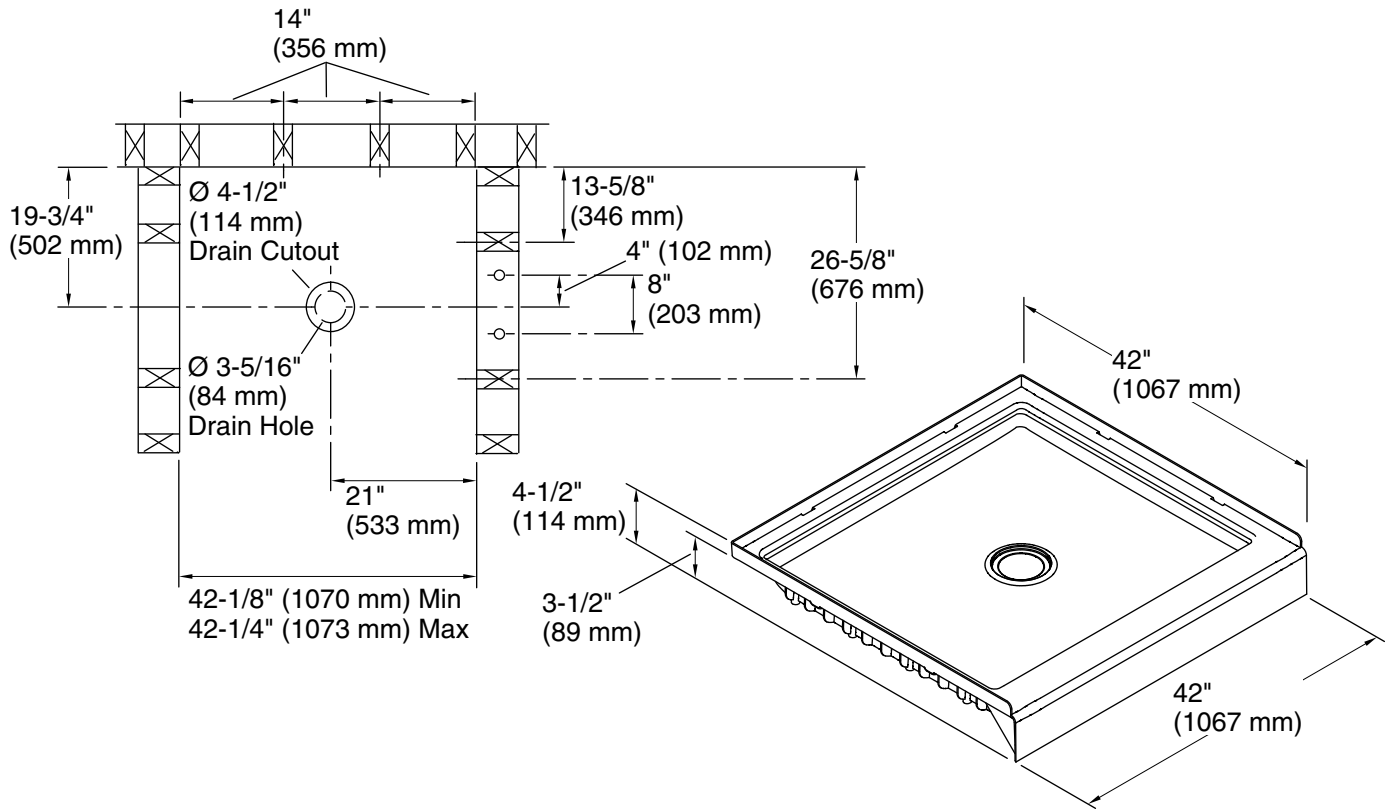

Ensemble™

42" x 42" shower base
72151100

Features

- 3-1/2" threshold.
- High-gloss finish with molded-in textured floor.
- Center drain.
- Suitable for tile-down applications.

Material

- Made from solid Vikrell® material for strength, durability, and lasting beauty.

See website for detailed warranty information.

Available Colors/Finishes

Color tiles intended for reference only.

Color	Code	Description
	0	White
	96	KOHLER Biscuit

Technical Information

All product dimensions are nominal.

- Installation: Three-wall alcove
- Drain location: Center
- Basin area, bottom: 33-13/16" x 36-5/16" (859 mm x 922 mm)

Notes

Install this product according to the installation instructions.