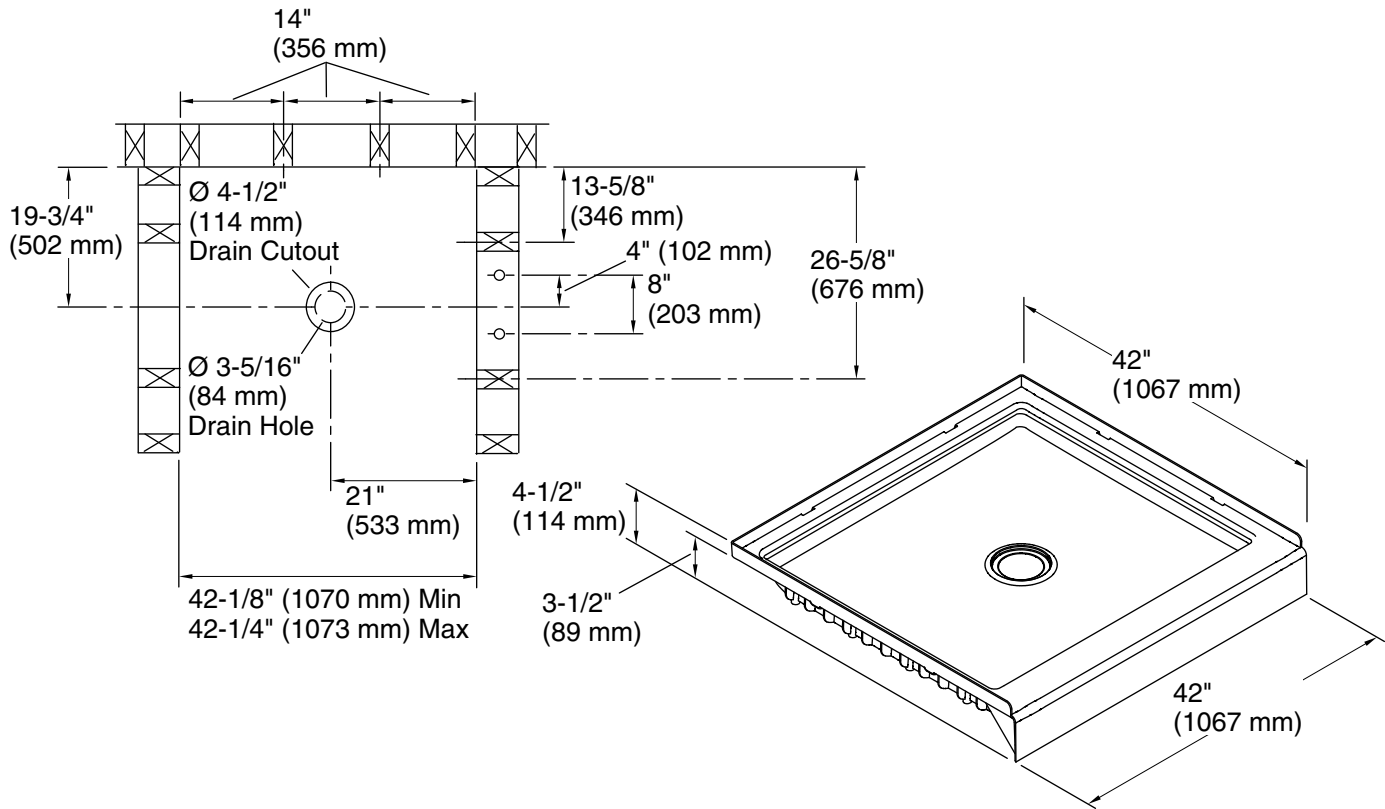

Ensemble™

42" x 42" shower base
72151100

Features

- 3-1/2" threshold.
- High-gloss finish with molded-in textured floor.
- Center drain.
- Suitable for tile-down applications.

Material

- Made from solid Vikrell® material for strength, durability, and lasting beauty.

For the most current Specification Sheet, go to www.sterlingplumbing.com.

5-29-2021 21:33 - US/CA

Technical Information

All product dimensions are nominal.

Installation: Three-wall alcove
 Drain location: Center
 Basin area, bottom: 33-13/16" x 36-5/16" (859 mm x 922 mm)