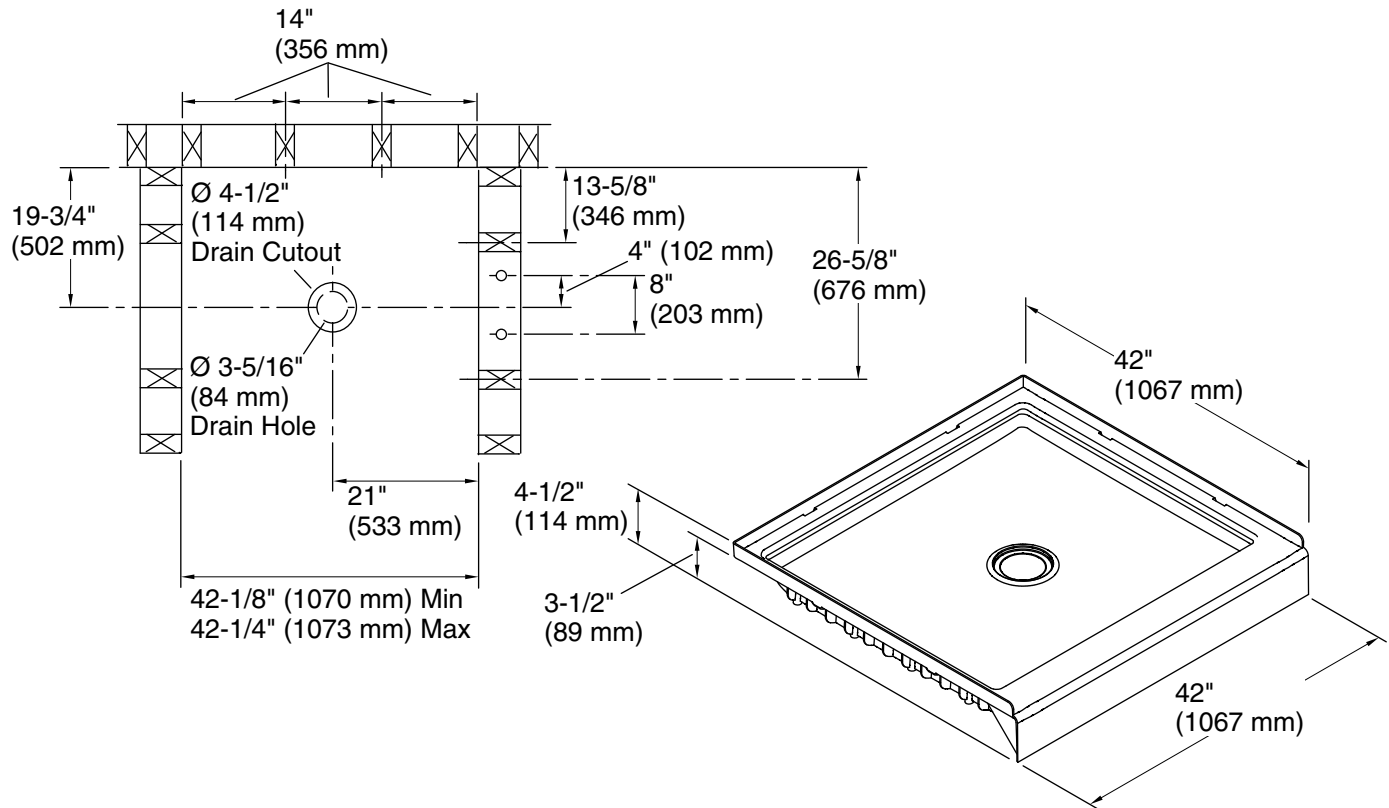

Features

- 3-1/2" threshold.
- High-gloss finish with molded-in textured floor.
- Center drain.
- Suitable for tile-down application.

Material

- Made from solid Vikrell® material for strength, durability, and lasting beauty.

See website for detailed warranty information.

Available Colors/Finishes

Color tiles intended for reference only.

Color	Code	Description
	0	White
	96	KOHLER Biscuit

Technical Information

All product dimensions are nominal.

Installation: Three-wall alcove

Drain location: Center

Basin area, bottom: 33-13/16" x 36-5/16" (859 mm x 922 mm)

Notes

Install this product according to the installation instructions.