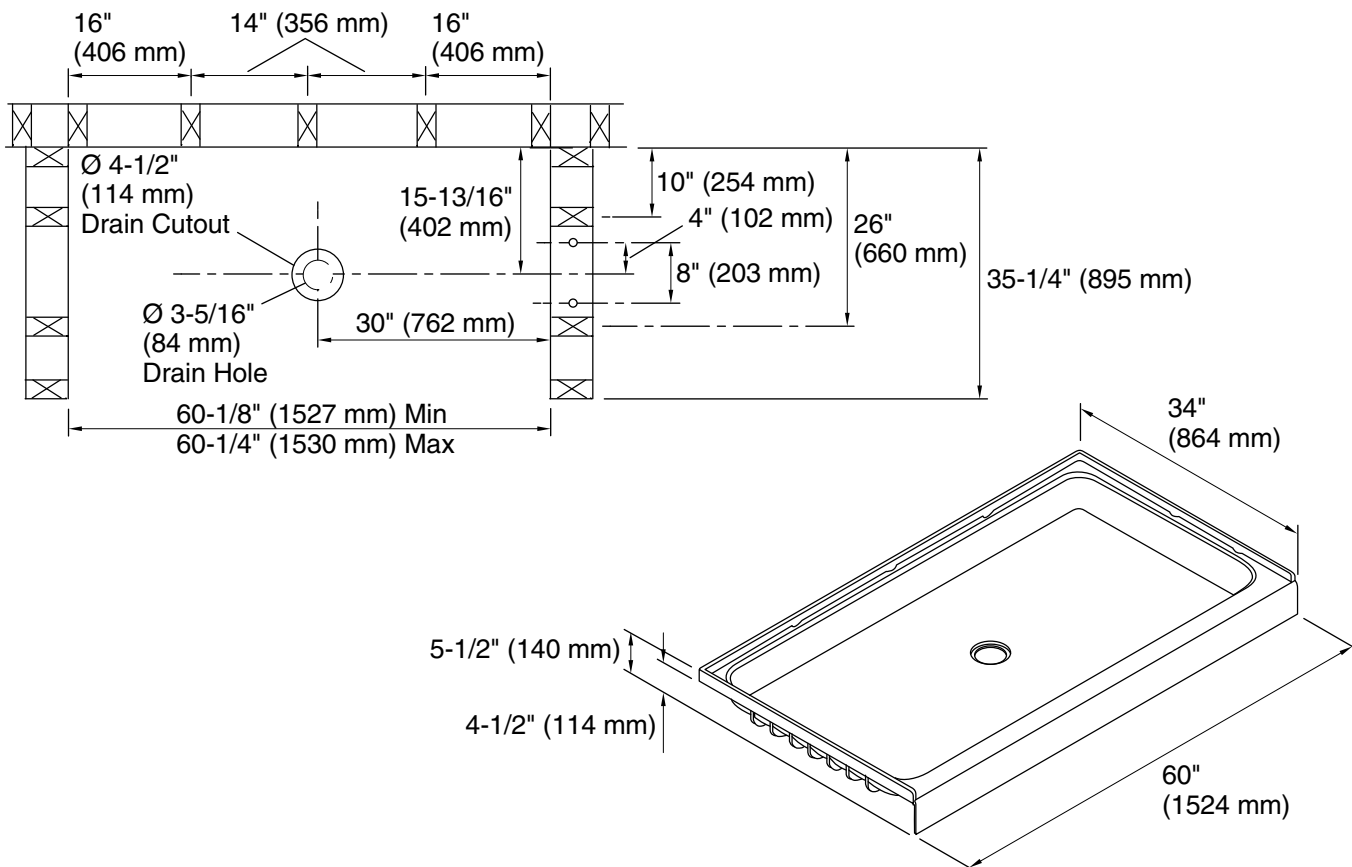

Ensemble™

60" x 34" Vikrell® shower base, center drain
72131100

Features

- 4-1/2" (114 mm) threshold
- Durable high-gloss finish with molded-in textured floor
- Suitable for tile-down applications
- Compatible with Ensemble tile complete wall set and Ensemble curve complete wall sets (series 7213 and 7223)

Available Colors/Finishes

Color tiles intended for reference only.

Color	Code	Description
-------	------	-------------

	0	White
---	---	-------

Technical Information

All product dimensions are nominal.

Drain location: Center