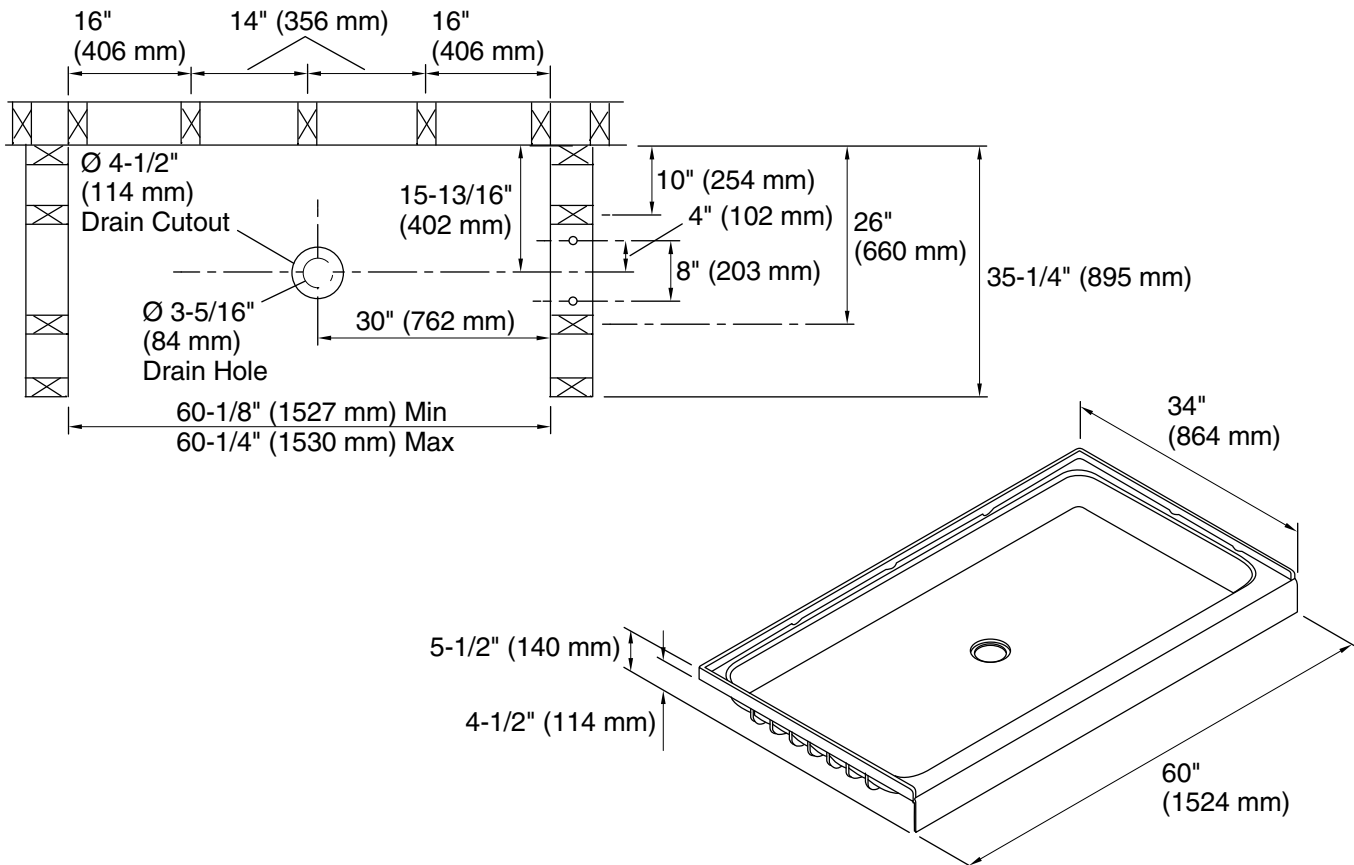

Features

- 4-1/2" threshold.
- Durable high-gloss finish with a molded-in textured floor.
- Center drain.
- Suitable for tile-down application.
- Compatible with Ensemble tile complete wall set and Ensemble curve complete wall sets (series 7213 and 7223)

Color	Code	Description
	0	White
	96	KOHLER Biscuit

Technical Information

All product dimensions are nominal.

Installation: Three-wall alcove

Drain location: Center

Notes

Install this product according to the installation instructions.