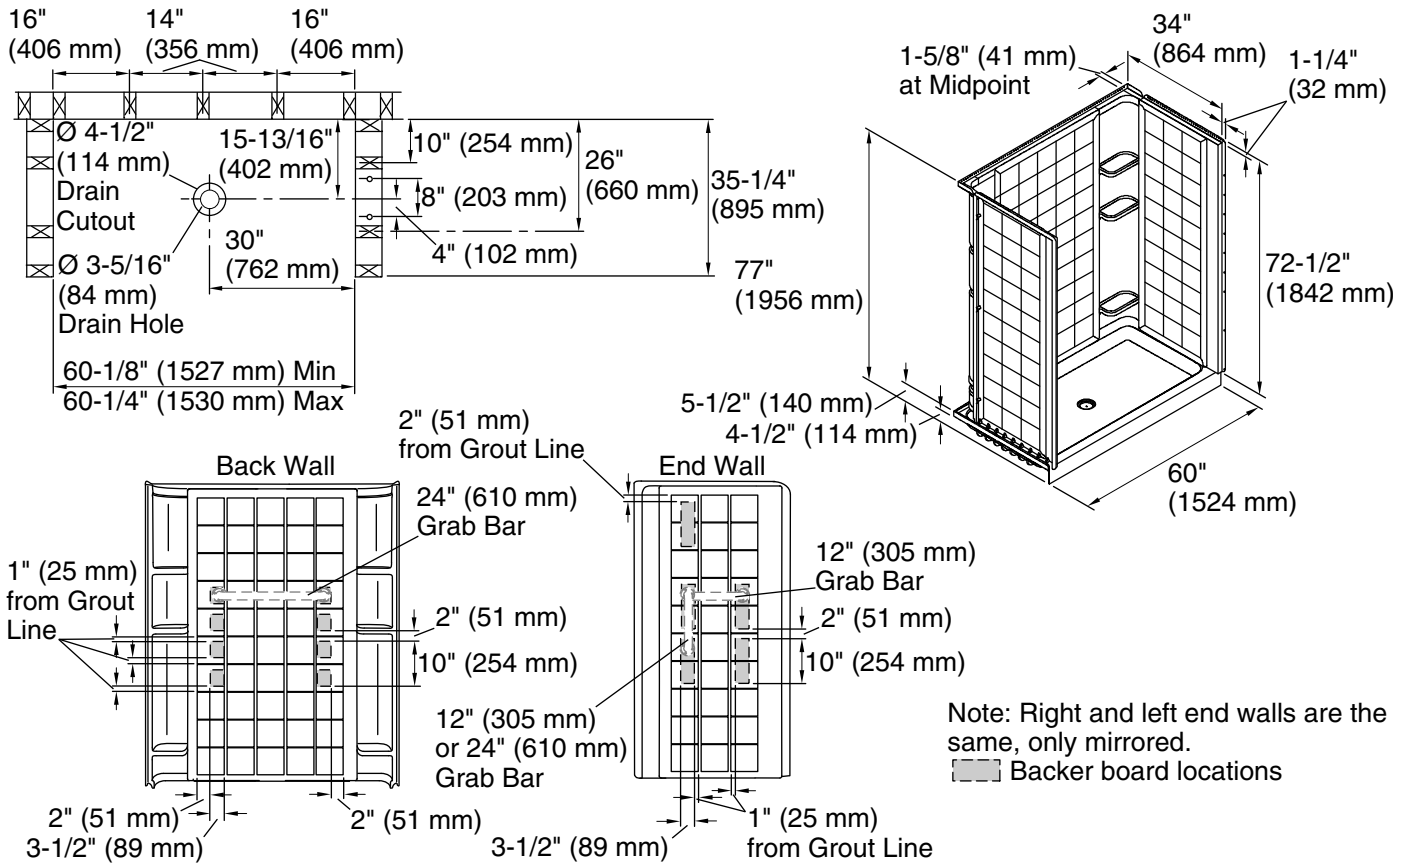

Ensemble™ Tile
60" x 34" Vikrell® shower with Aging in Place
backerboards, center drain
72130106

Technical Information

All product dimensions are nominal.

Drain location:	Center
Maximum door height:	70-1/2" (1791 mm)
Maximum door width:	56-5/8" (1438 mm)

Notes

Install this product according to the installation instructions.

Attach grab bars at the specified backerboard locations only.

Studs should be positioned roughly as shown.

Double studding is recommended for pivot shower door installations.