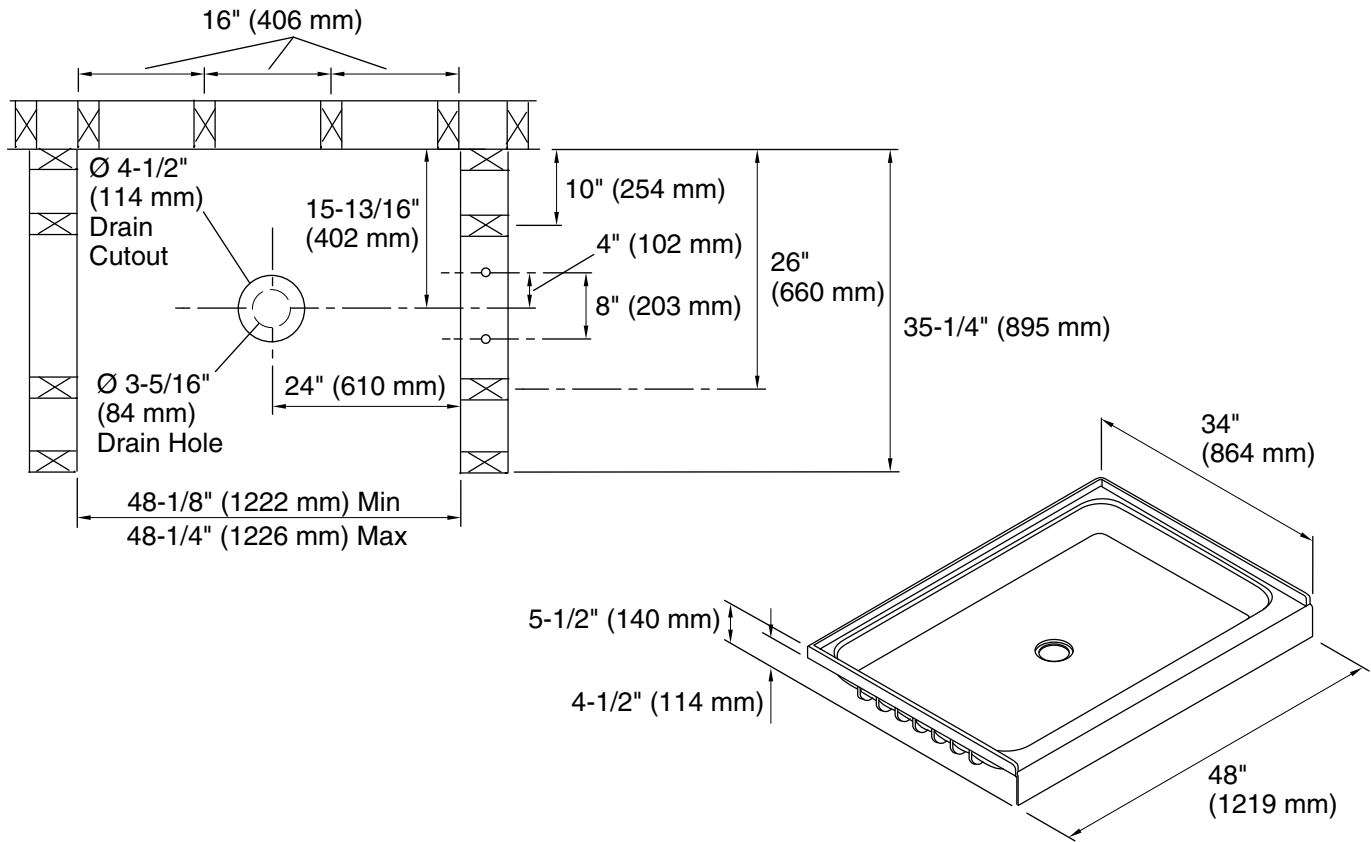

**Technical Information**

All product dimensions are nominal.

Drain location: Center

**Notes**

Install this product according to the installation instructions.

Studs should be positioned roughly as shown.

Double studding is recommended for pivot shower door installations.