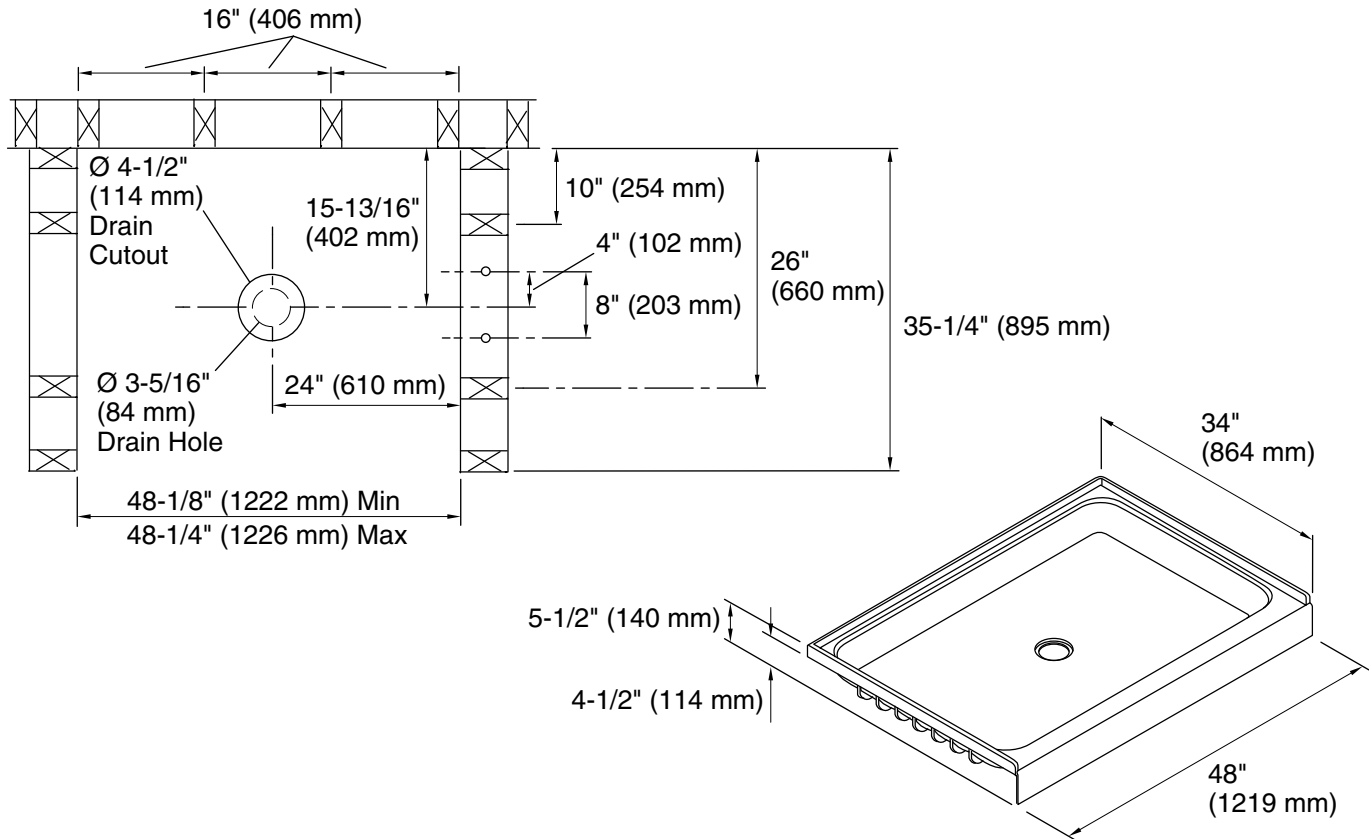

**Features**

- 4-1/2" threshold.
- Durable high-gloss finish with molded-in textured floor.
- Center drain.
- Suitable for tile-down application.

**Material**

- Made from solid Vikrell® material for strength, durability, and lasting beauty.

See website for detailed warranty information.

**Available Colors/Finishes**

*Color tiles intended for reference only.*

Color	Code	Description
	0	White
	96	KOHLER Biscuit

**Technical Information**

All product dimensions are nominal.

Installation: Three-wall alcove

Drain location: Center

**Notes**

Install this product according to the installation instructions.

Studs should be positioned roughly as shown.

Double studding is recommended for pivot shower door installations.