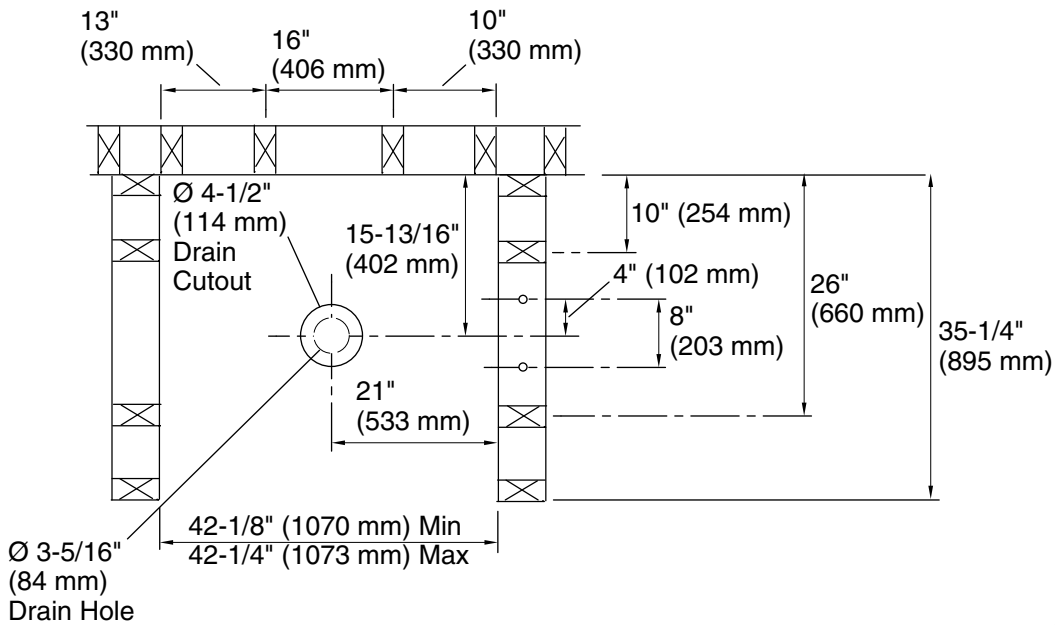

Ensemble™

42" x 34" Vikrell® shower base, center drain
72111100

Features

- 4-1/2" (114 mm) threshold
- Durable high-gloss finish with molded-in textured floor
- Suitable for tile-down applications
- Compatible with Ensemble™ tile complete wall set and Ensemble™ curve complete wall set (series 7211 or 7221)

Available Colors/Finishes

Color tiles intended for reference only.

Color	Code	Description
-------	------	-------------

	0	White
---	---	-------

Technical Information

All product dimensions are nominal.

Drain location: Center