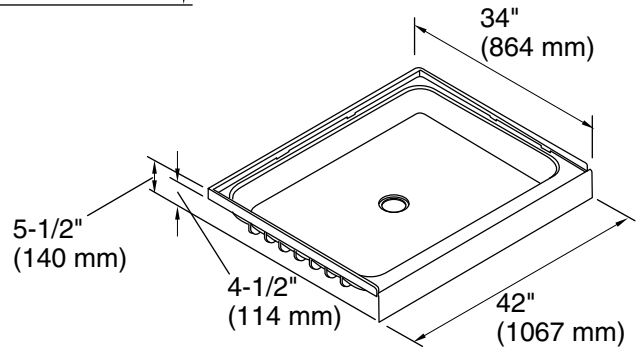

Available Colors/Finishes

Color tiles intended for reference only.

Color	Code	Description
-------	------	-------------

	0	White
---	---	-------

Technical Information

All product dimensions are nominal.

Drain location: Center