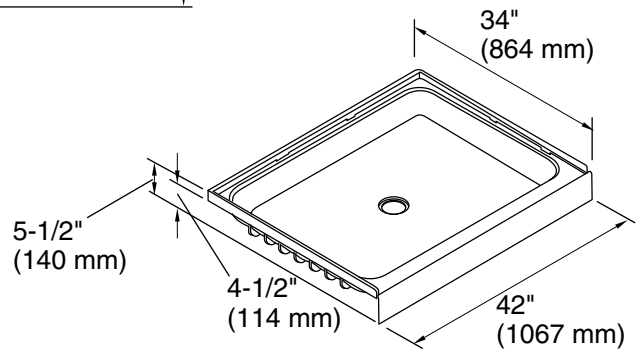

Features

- 4-1/2" threshold.
- Durable high-gloss finish with a molded-in textured floor.
- Center drain.
- Suitable for tile-down application.
- Compatible with Ensemble™ tile complete wall set and Ensemble™ curve complete wall set (series 7211 or 7221)

Color	Code	Description
	0	White
	96	KOHLER Biscuit

Technical Information

All product dimensions are nominal.

Installation: Three-wall alcove

Drain location: Center

Notes

Install this product according to the installation instructions.