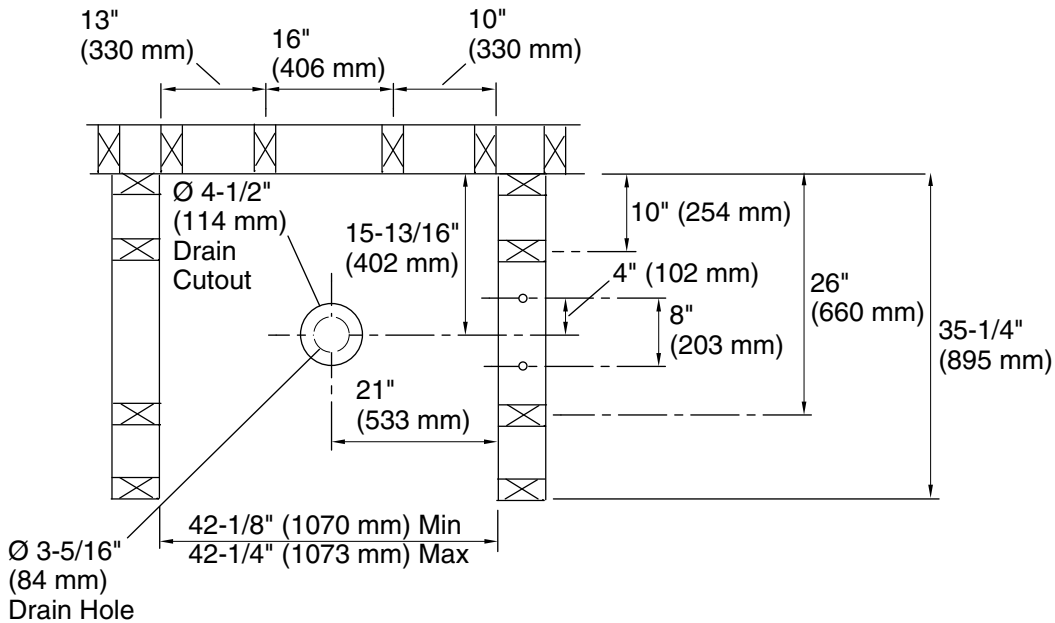

Features

- 4-1/2" threshold.
- Durable high-gloss finish with a molded-in textured floor.
- Center drain.
- Suitable for tile-down application.
- Compatible with Ensemble™ tile complete wall set and Ensemble™ curve complete wall set (series 7211 or 7221)

Color	Code	Description
	0	White
	96	KOHLER Biscuit

Technical Information

All product dimensions are nominal.

Installation: Three-wall alcove

Drain location: Center

Notes

Install this product according to the installation instructions.

Studs should be positioned roughly as shown.

Double studding is recommended for pivot shower door installations.