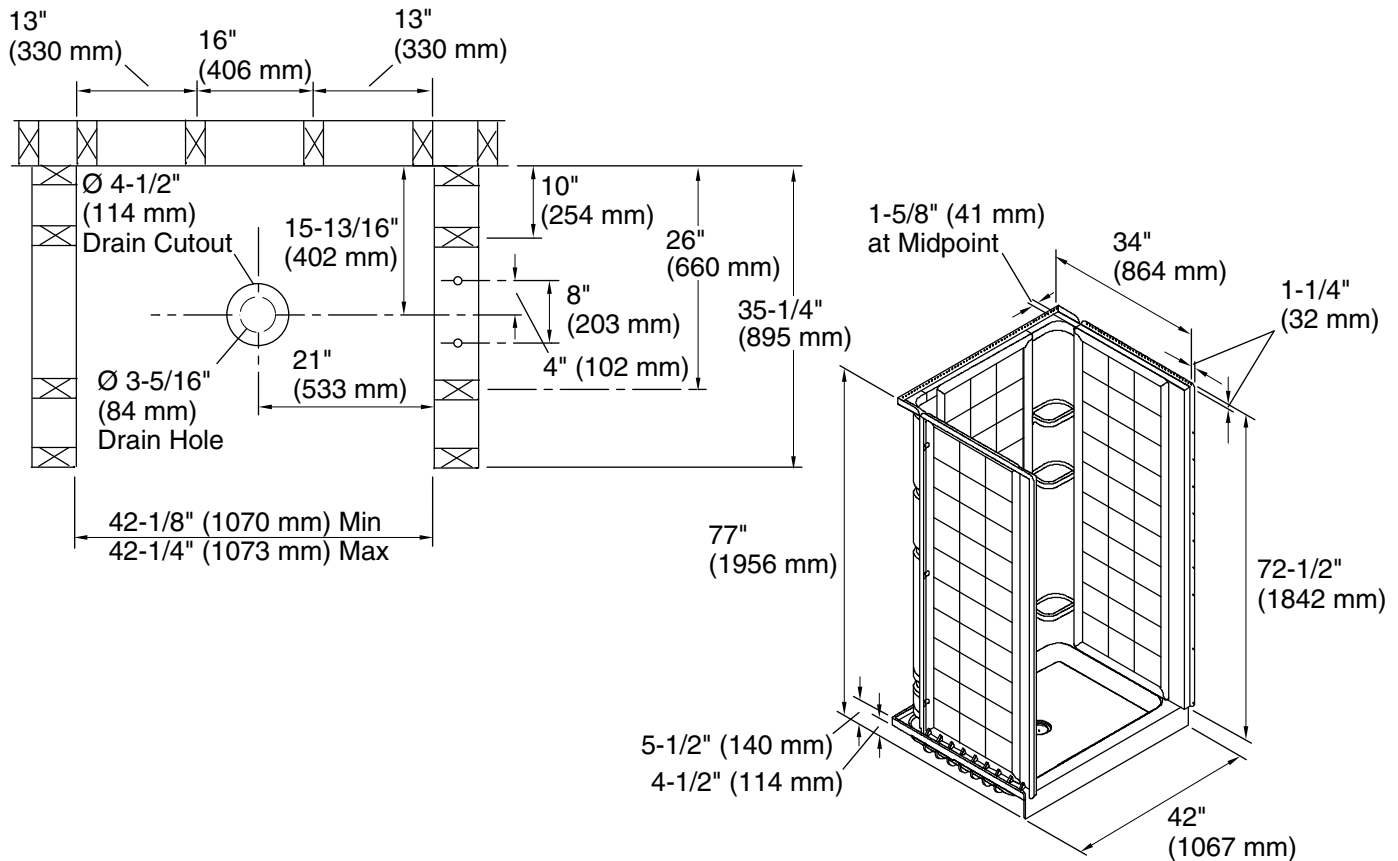

Ensemble™

42" x 34" x 75-3/4" tile alcove shower stall
72110100

Features

- 4-1/2" threshold.
- Durable high-gloss finish.
- Center drain.
- Three-piece, tongue-and-groove walls with snap-together installation.
- Convenient shelves, shaving ledge/footrest.

Included Components

- Product consists of:
- 72105100 34" shower end wall set
 - 72112100 42" x 72-1/2" tile shower back wall
 - 72111100 42" x 34" shower base

Codes/Standards

- CSA B45.5/IAPMO Z124
- ASTM E162
- ASTM E662
- HUD, UM Bulletin 73

Color	Code	Description
	0	White
	96	KOHLER Biscuit

Technical Information

All product dimensions are nominal.

Installation: Three-wall alcove

Drain location: Center

Minimum flat for door: 3" (76 mm)

Threshold height: 4-1/2" (114 mm)

Maximum door height: 70-1/2" (1791 mm)

Maximum door width: 38-5/8" (981 mm)

Notes

Install this product according to the installation instructions.

Studs should be positioned roughly as shown.

Double studding is recommended for pivot shower door installations.