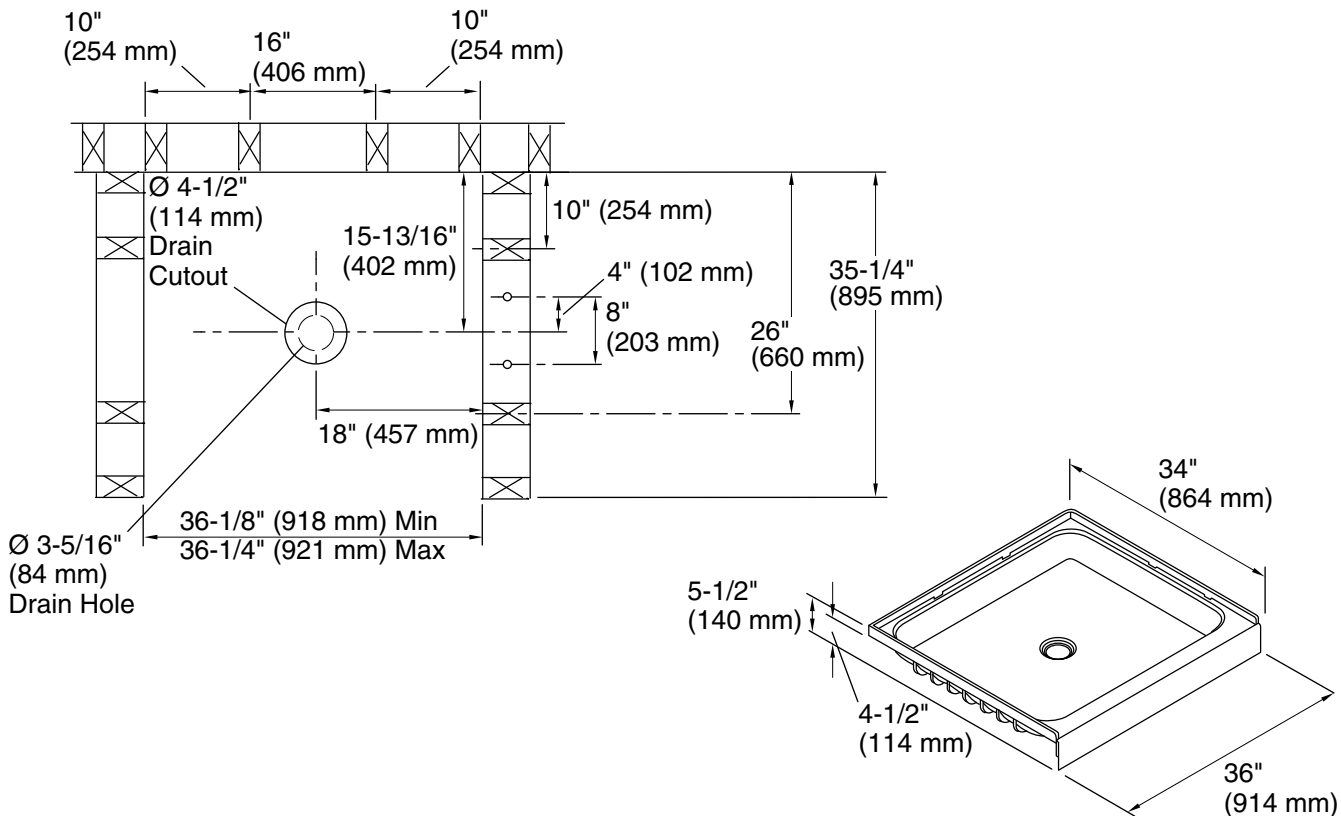

Ensemble™

36-1/2" x 34" shower base
72101100

Features

- 4-1/2" (114 mm) threshold.
- Durable high-gloss finish with molded-in textured floor.
- Center drain.
- Suitable for tile-down applications.
- Compatible with Ensemble™ tile complete wall set and Ensemble™ curve complete wall set (Series 7210 and 7220)

Technical Information

All product dimensions are nominal.

Installation: Three-wall alcove

Drain location: Center

Notes

Install this product according to the installation instructions.

Studs should be positioned roughly as shown.