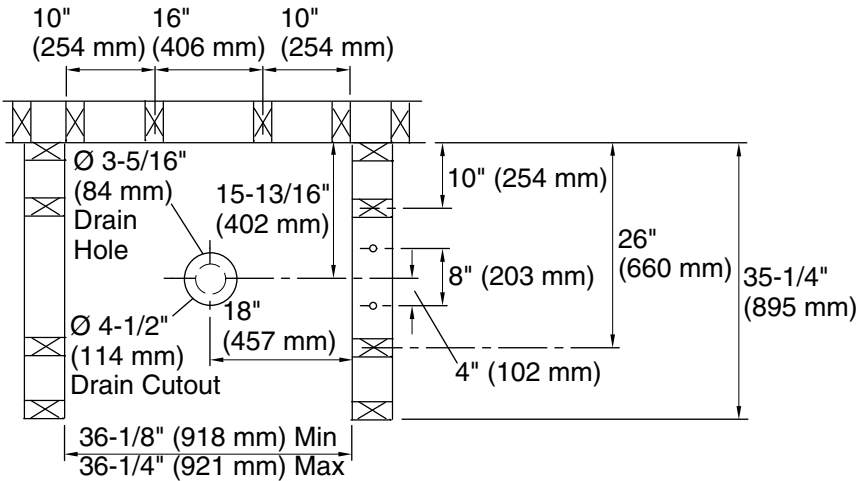

## Available Colors/Finishes

*Color tiles intended for reference only.*

Color	Code	Description
	0	White
	96	KOHLER Biscuit

**Technical Information**

All product dimensions are nominal.

Installation:	Three-wall alcove
Drain location:	Center
Maximum door height:	70-1/2" (1791 mm)
Maximum door width:	32-5/8" (829 mm)