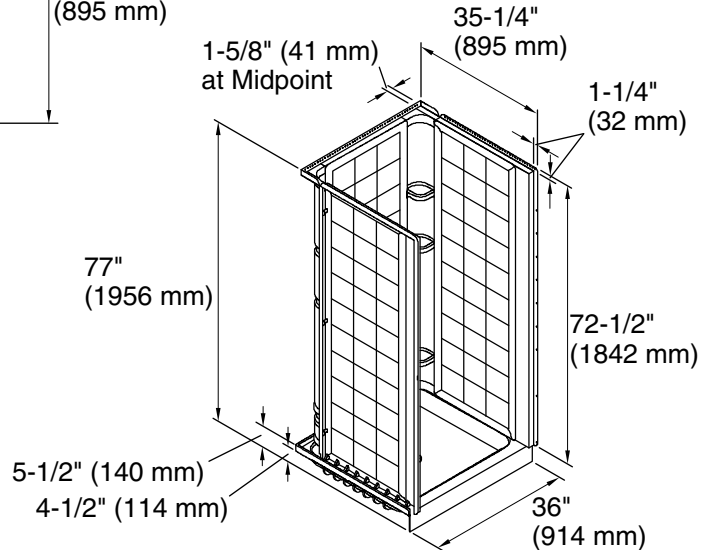

## Features

- 4-1/2" (114 mm) threshold.
- Durable high-gloss finish.
- Center drain.
- Three-piece tongue-and-groove walls with snap-together installation.
- Convenient shelves, shaving ledge/footrest.

## Available Colors/Finishes

*Color tiles intended for reference only.*

Color	Code	Description
	0	White
	96	KOHLER Biscuit

**Technical Information**

All product dimensions are nominal.

Installation:	Three-wall alcove
Drain location:	Center
Maximum door height:	70-1/2" (1791 mm)
Maximum door width:	32-5/8" (829 mm)