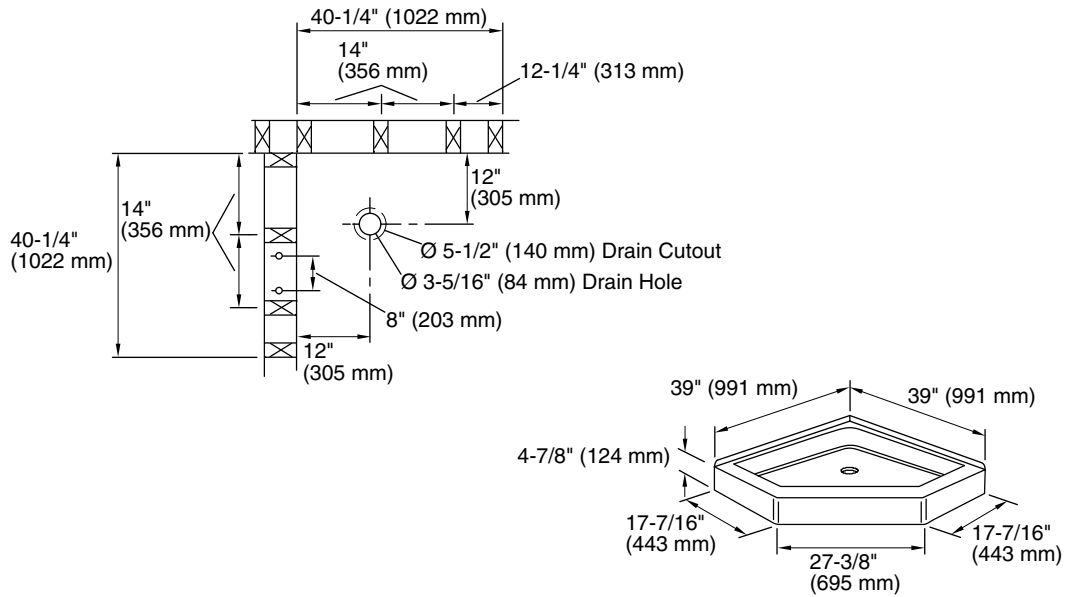

Intrigue™

39" neo-angle shower base

72041100

Features

- 4-7/8" threshold.
- Durable high-gloss finish with a molded-in textured floor.
- Center drain.
- Suitable for tile-down application.
- Compatible with Intrigue wall set (series 7204)

Available Colors/Finishes

Color tiles intended for reference only.

Color	Code	Description
	0	White
	96	KOHLER Biscuit

Technical Information

All product dimensions are nominal.

Installation: Corner

Drain location: Center

Notes

Install this product according to the installation instructions.

Measure your actual product for roughing-in details.