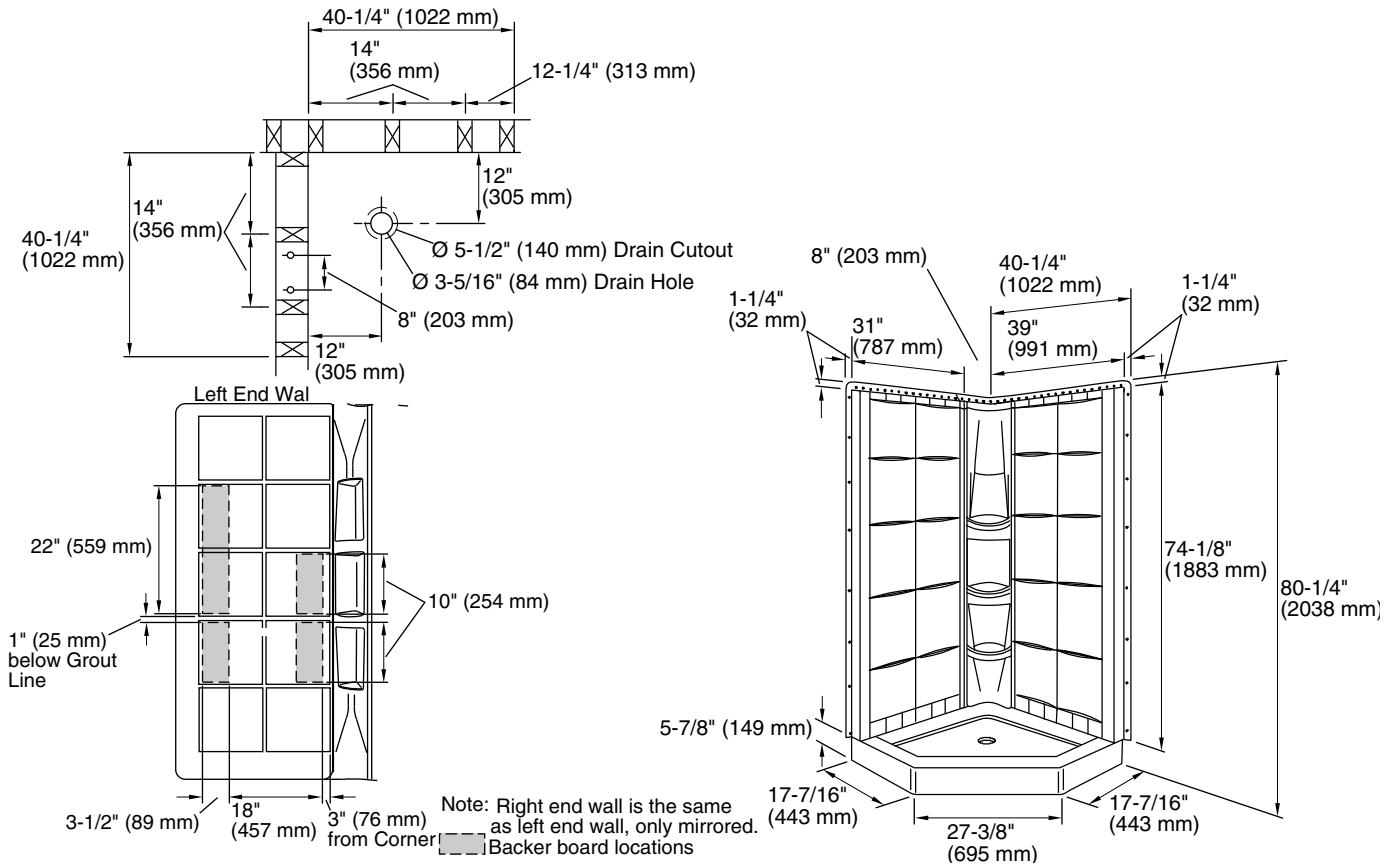

## Included Components

- 72041100 39" x 39" Vikrell® neo-angle shower base, center drain

## STERLING® Vikrell® or Acrylic Baths and Shower Bases Ten-Year Limited Warranty

See website for detailed warranty information.

**Technical Information**

All product dimensions are nominal.

- Drain location: Center
- Maximum door height: 74" (1880 mm)
- Maximum door width: 15-7/8" (403 mm)