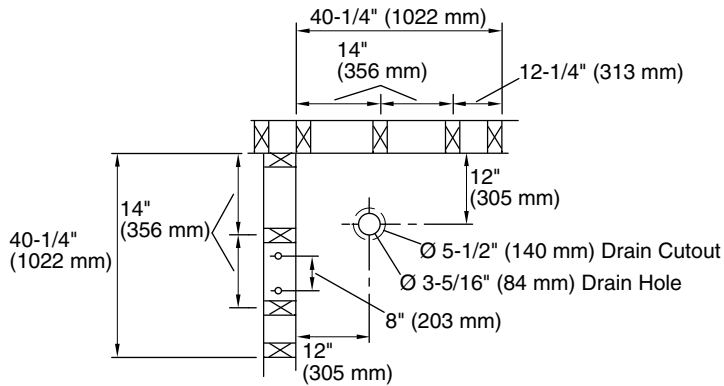

### Included Components

- 72041100 39" x 39" Vikrell® neo-angle shower base, center drain

### Technical Information

All product dimensions are nominal.

Drain location:	Center
Maximum door height:	74" (1880 mm)
Maximum door width:	27-3/8" (695 mm)