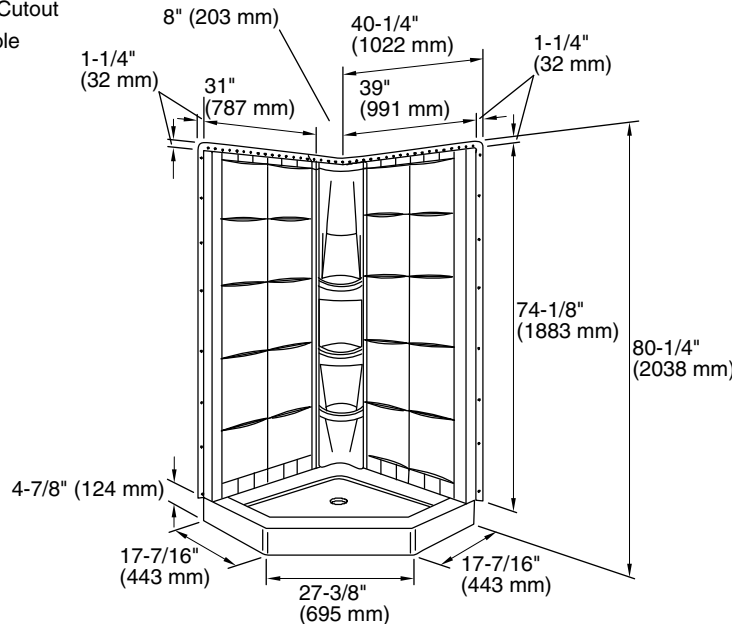

Intrigue™

39" x 39" x 79" tile neo-angle shower stall
72040100

Features

- 4-7/8" threshold.
- Durable high-gloss finish.
- Center drain.
- Two-piece tongue-and-groove walls with snap-together installation.
- Three convenient shelves.

Included Components

Product consists of:

- 72044100 39" x 39" x 74-1/8" tile neo-angle shower wall set
- 72041100 39" x 39" neo-angle shower base

Codes/Standards

- CSA B45.5/IAPMO Z124
- ASTM E162
- ASTM E662

Color	Code	Description
	0	White
	96	KOHLER Biscuit

Technical Information

All product dimensions are nominal.

- Installation: Corner
- Drain location: Center
- Maximum door height: 74" (1880 mm)
- Maximum door width: 27-3/8" (695 mm)