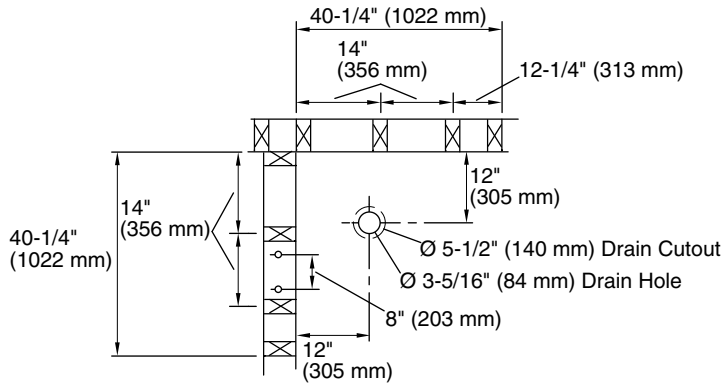

Intrigue™

39" x 39" x 79" tile neo-angle shower stall
72040100

Features

- 4-7/8" threshold.
- Durable high-gloss finish.
- Center drain.
- Two-piece tongue-and-groove walls with snap-together installation.
- Three convenient shelves.

Material

- Made from solid Vikrell® material for strength, durability, and lasting beauty.

Installation

- Alcove.
- Caulk required for proper installation.

Recommended Products/Accessories

- SP2270A-38 Framed neo-angle corner shower door
- SP2275A-38 Framed neo-angle corner shower door
- SP2276A-38 Framed neo-angle corner shower door
- SP2277A-38 Framed neo-angle corner shower door
- SP2375-38 Frameless neo-angle corner shower door
- 80001012 12" straight grab bar
- 80001018 18" straight grab bar
- 80001024 24" straight grab bar
- 80011032 32" straight grab bar
- 80001036 36" straight grab bar
- K-23726 Drain treatment
- K-23733 Vikrell® cleaner

Included Components

Product consists of:

- 72044100 39" x 39" x 74-1/8" tile neo-angle shower wall set
- 72041100 39" x 39" neo-angle shower base

Codes/Standards

- CSA B45.5/IAPMO Z124
- ASTM E162
- ASTM E662

Color	Code	Description
	0	White
	96	KOHLER Biscuit

Technical Information

All product dimensions are nominal.

- Installation: Corner
- Drain location: Center
- Maximum door height: 74" (1880 mm)
- Maximum door width: 27-3/8" (695 mm)