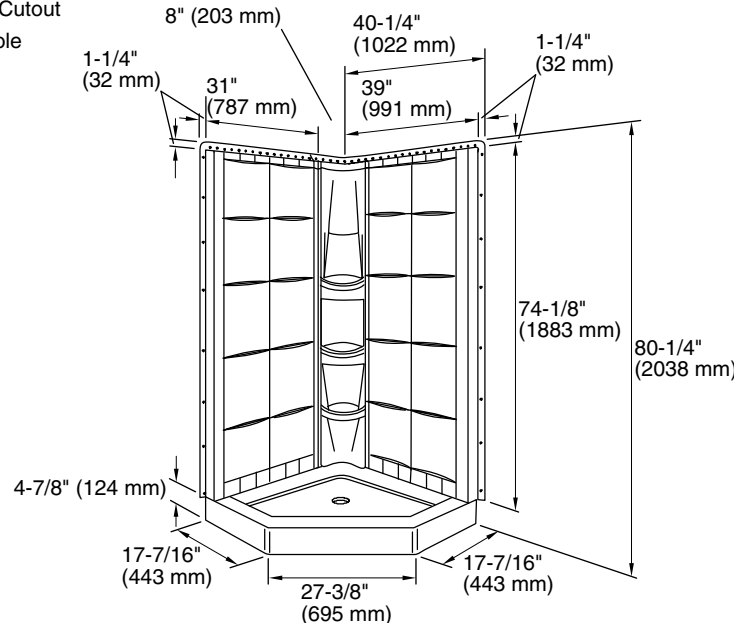

### Included Components

- 72041100 39" x 39" Vikrell® neo-angle shower base, center drain

### Technical Information

All product dimensions are nominal.

Drain location:	Center
Maximum door height:	74" (1880 mm)
Maximum door width:	27-3/8" (695 mm)