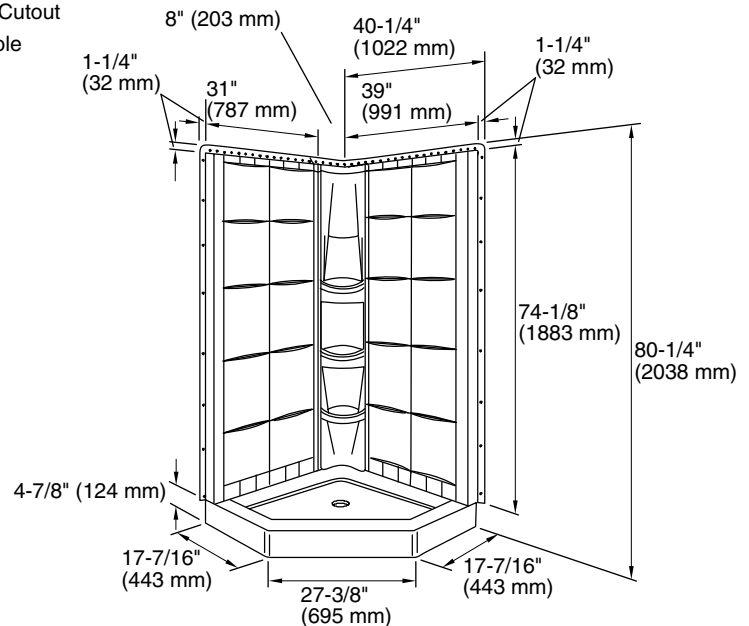

Technical Information

All product dimensions are nominal.

- Installation: Corner
- Drain location: Center
- Minimum flat for door: 3" (76 mm)
- Threshold height: 4-7/8" (124 mm)
- Maximum door height: 74" (1880 mm)
- Maximum door width: 27-3/8" (695 mm)

Notes

- Install this product according to the installation instructions.
- Studs should be positioned roughly as shown.
- Double studding is recommended for pivot shower door installations.