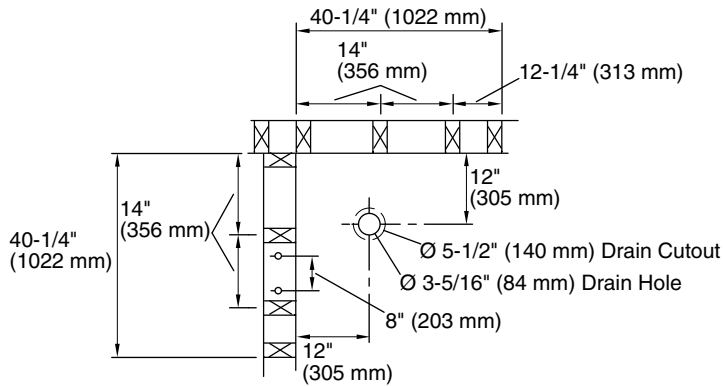

Material

- Made from solid Vikrell® material for strength, durability, and lasting beauty.

Installation

- Alcove.
- Caulk required for proper installation.

Recommended Products/Accessories

- SP2270A-38 Framed neo-angle corner shower door
- SP2275A-38 Framed neo-angle corner shower door
- SP2276A-38 Framed neo-angle corner shower door
- SP2277A-38 Framed neo-angle corner shower door
- SP2375-38 Frameless neo-angle corner shower door
- 80001012 12" straight grab bar
- 80001018 18" straight grab bar
- 80001024 24" straight grab bar
- 80011032 32" straight grab bar
- 80001036 36" straight grab bar
- K-23726 Drain treatment
- K-23733 Vikrell® cleaner

Included Components

Product consists of:

- 72044100 39" tile neo-angle shower wall set
- 72041100 39" neo-angle shower base

Codes/Standards

- CSA B45.5/IAPMO Z124
- ASTM E162
- ASTM E662

Warranty – Bathing Fixtures (and) Kitchen and Utility Sinks Made of Solid Vikrell® Material

See website for detailed warranty information.

Available Colors/Finishes

Color tiles intended for reference only.

Color	Code	Description
	0	White
	96	KOHLER Biscuit

Technical Information

All product dimensions are nominal.

- Installation: Corner
- Drain location: Center
- Minimum flat for door: 3" (76 mm)
- Threshold height: 4-7/8" (124 mm)
- Maximum door height: 74" (1880 mm)
- Maximum door width: 27-3/8" (695 mm)

Notes