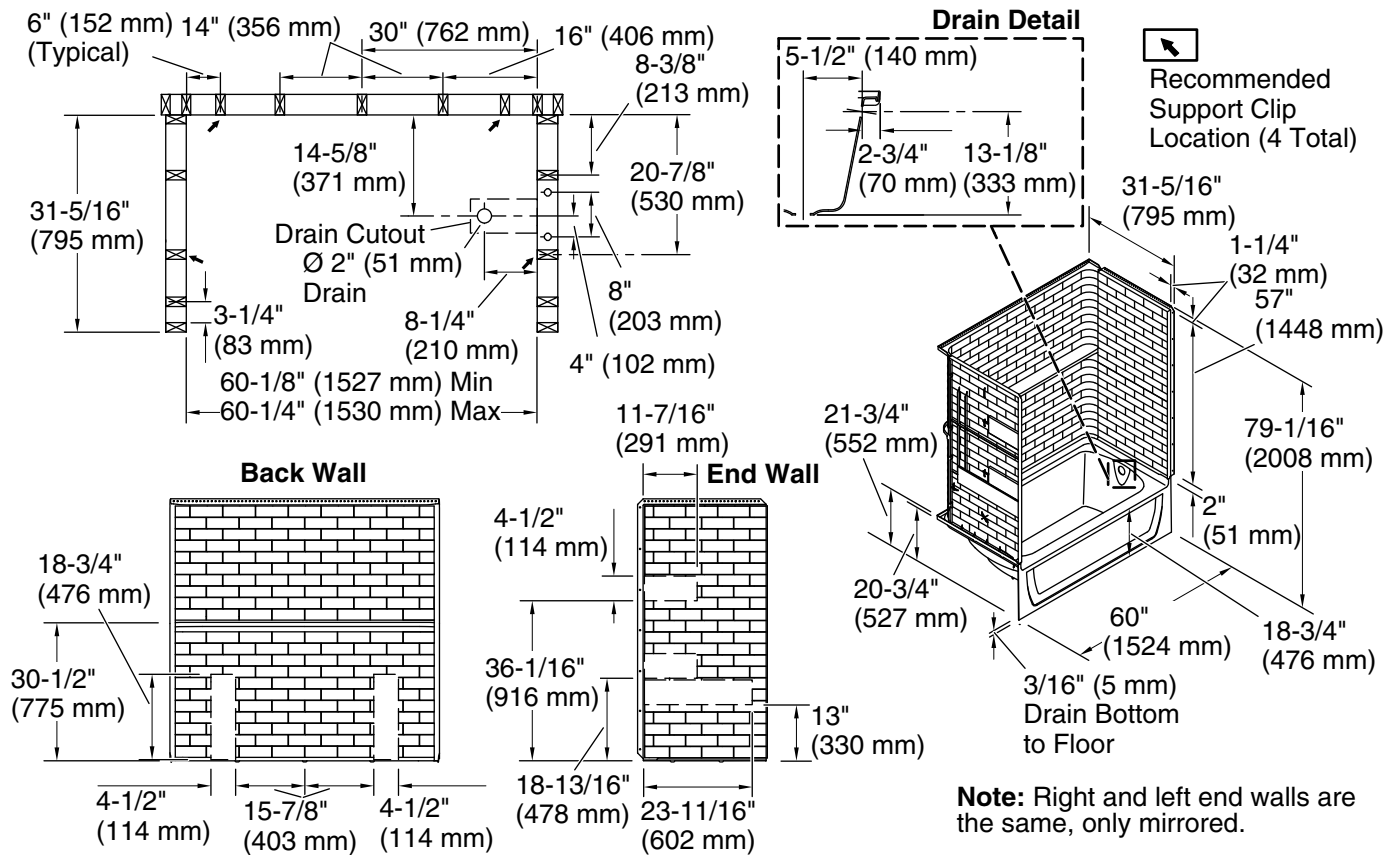

Recommended Products/Accessories

K-23726 Drain treatment

Included Components

71171122 60" x 30" Vikrell® bath, right above-floor drain
 71574106 60" x 30" Vikrell® bath/shower wall set with Aging in Place backerboards

Available Colors/Finishes

Color tiles intended for reference only.

Color Code Description

	0	White
--	---	-------

Technical Information

All product dimensions are nominal.

- Drain location: Right
- Maximum door height: 58-3/4" (1492 mm)
- Maximum door width: 57-5/8" (1464 mm)