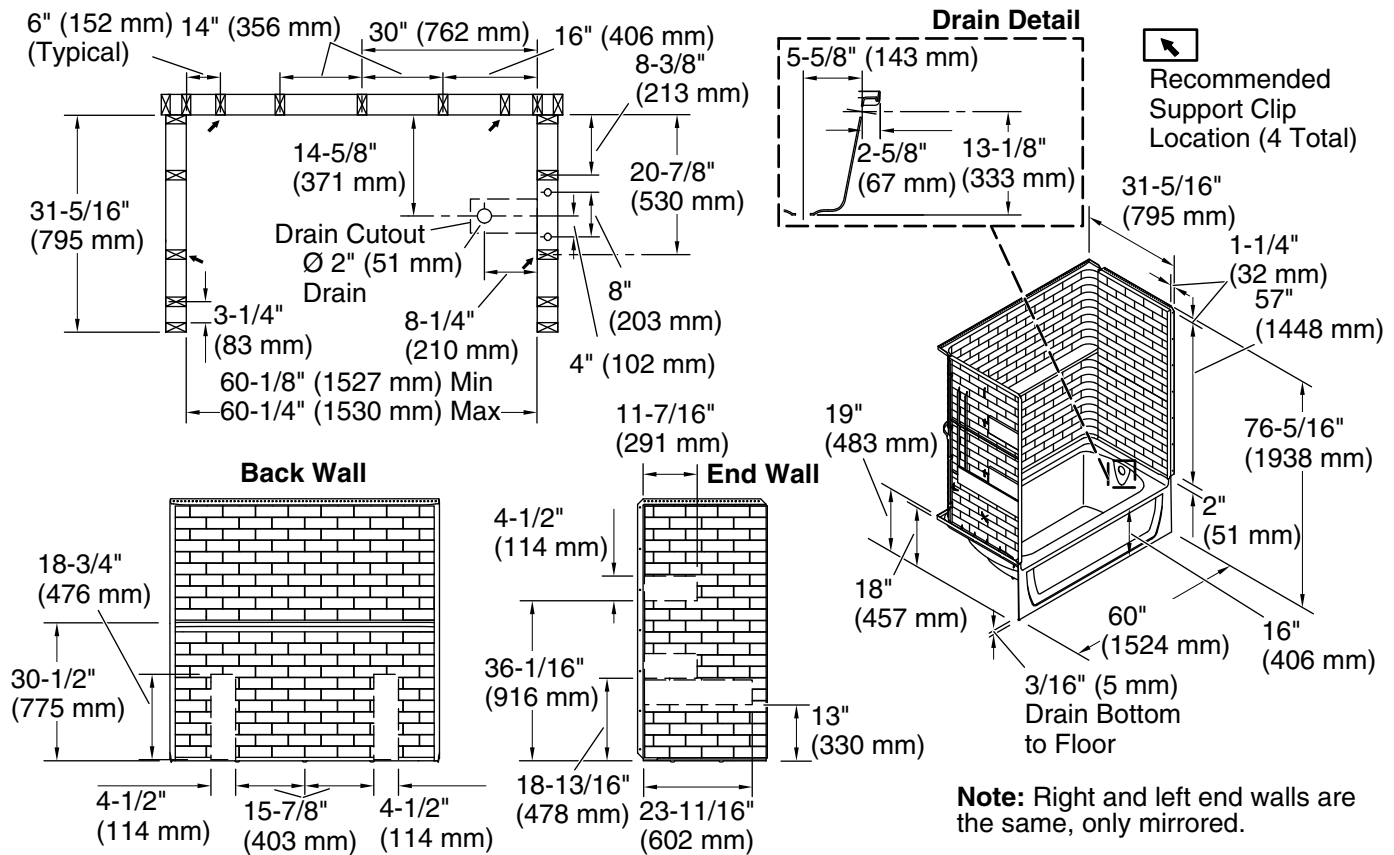

Recommended Products/Accessories

K-23726 Drain treatment

Included Components

71574106 60" x 30" Vikrell® bath/shower wall set with Aging in Place backerboards

71171120 60" x 30" Vikrell® bath, right drain

Available Colors/Finishes

Color tiles intended for reference only.

Color Code Description

	0	White
--	---	-------

Technical Information

All product dimensions are nominal.

- Drain location: Right
- Maximum door height: 58-3/4" (1492 mm)
- Maximum door width: 57-5/8" (1464 mm)