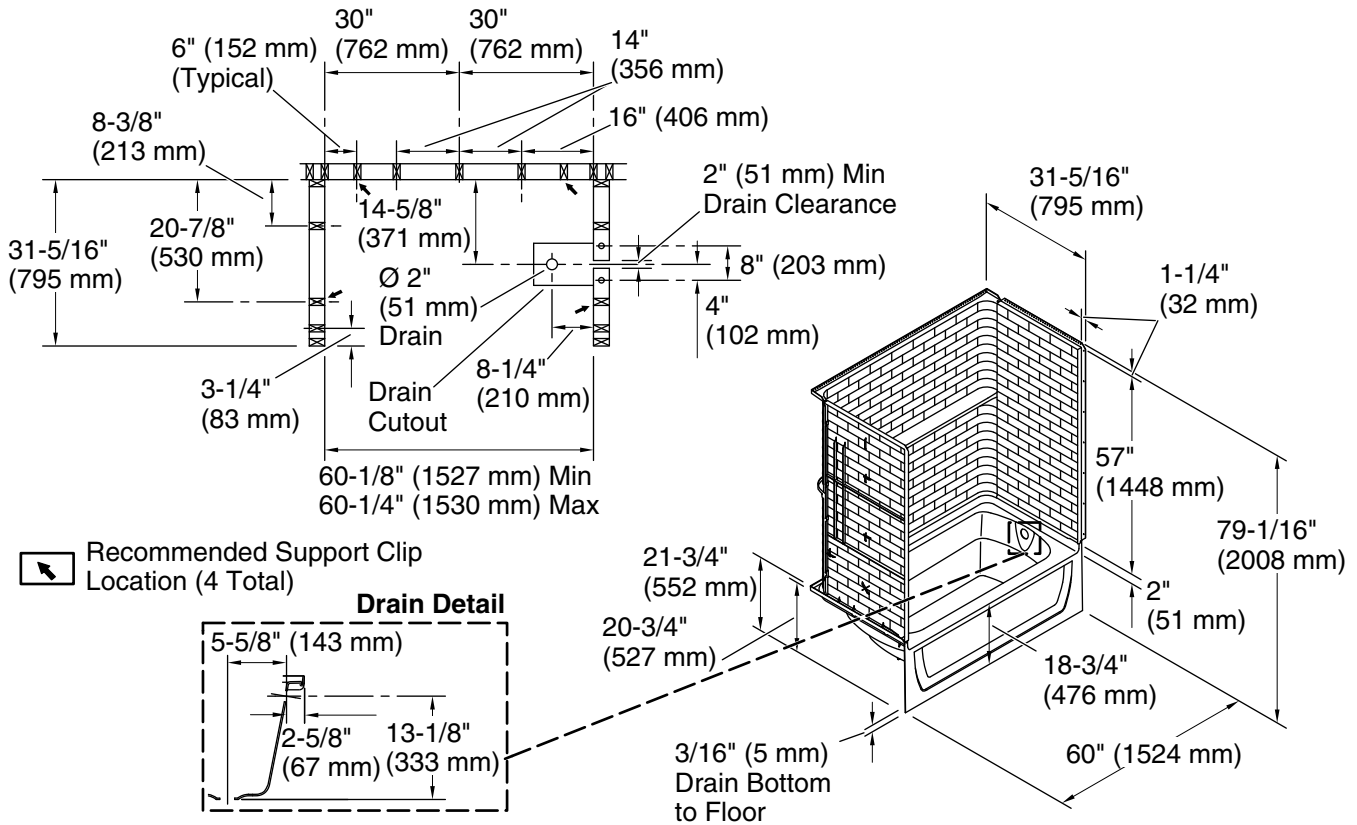

# 60" x 30" Vikrell® bath/shower, right above-floor-drain

### Included Components

- 71171122 60" x 30" Vikrell® bath, right above-floor drain
- 71574100 60" x 30" Vikrell® bath/shower wall set

#### Color Code Description

	0	White
--	---	-------

**Technical Information**

All product dimensions are nominal.

- Drain location: Right
- Maximum door height: 58-3/4" (1492 mm)
- Maximum door width: 57-5/8" (1464 mm)