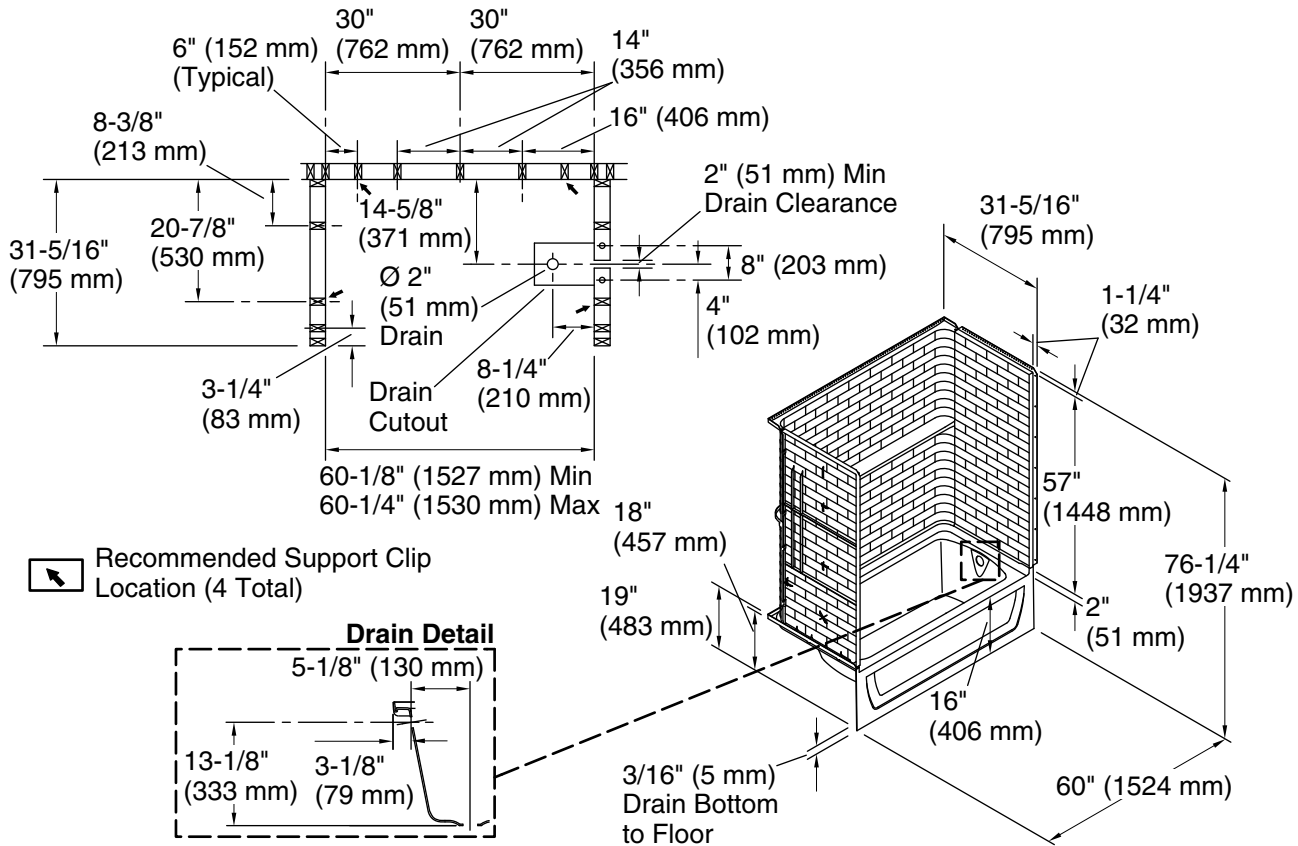

Available Colors/Finishes

Color tiles intended for reference only.

Color Code Description

	0	White
---	---	-------

Technical Information

All product dimensions are nominal.

Drain location: Right

Maximum door height: 58-3/4" (1492 mm)

Maximum door width: 57-5/8" (1464 mm)

Notes

Install this product according to the installation instructions.

Studs should be positioned roughly as shown. Double studding is recommended for pivot shower door installations.