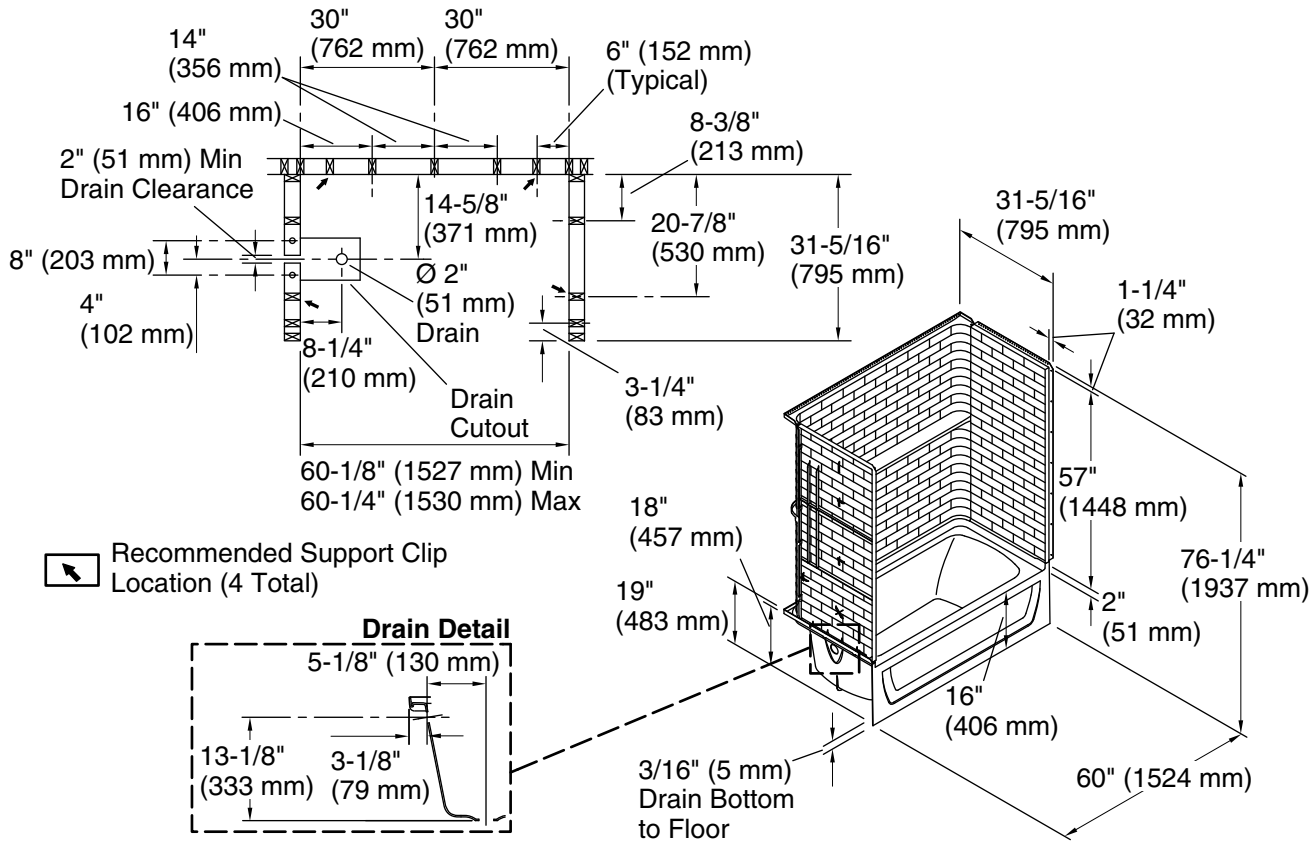

### Available Colors/Finishes

*Color tiles intended for reference only.*

Color	Code	Description
	0	White
	96	KOHLER Biscuit

**Technical Information**

All product dimensions are nominal.  
Installation: Three-wall alcove