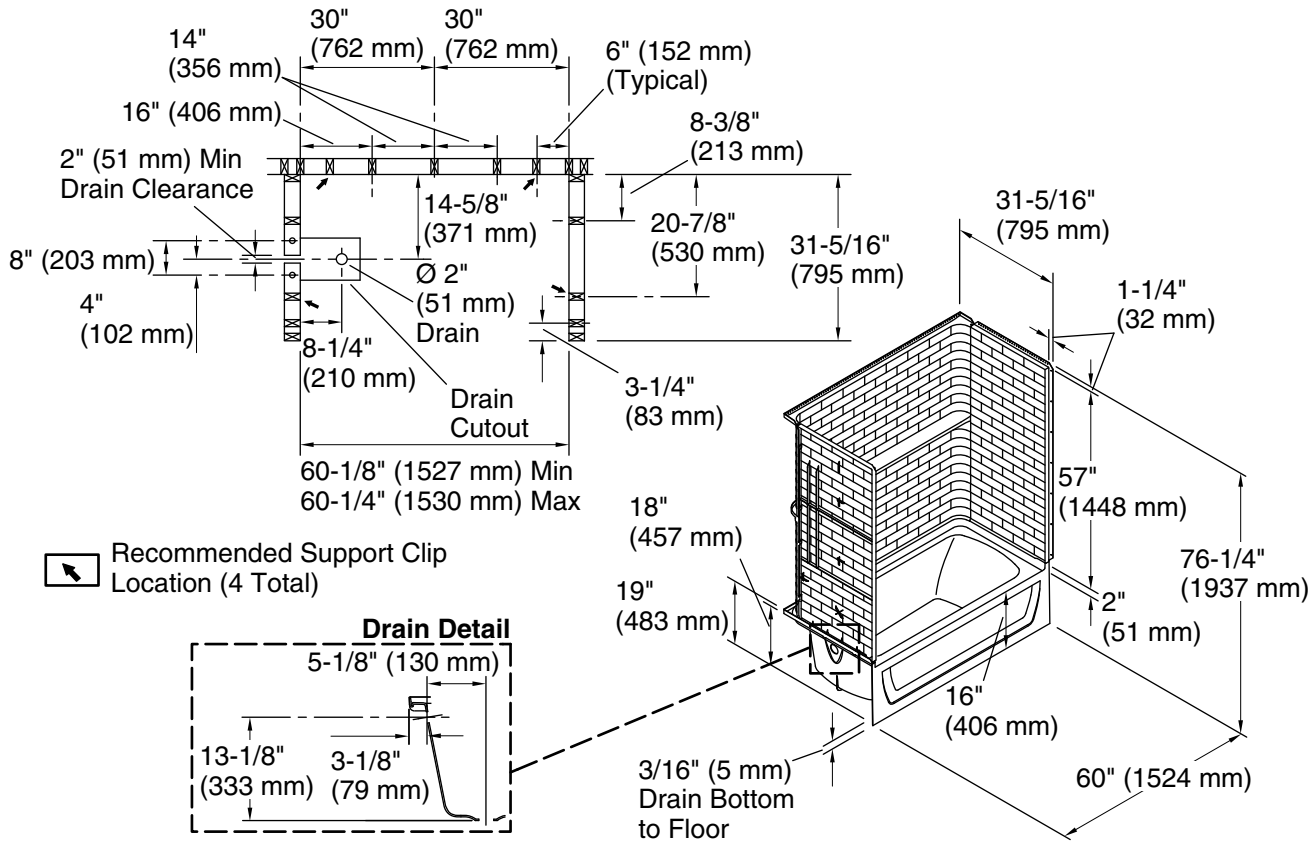

## Technical Information

All product dimensions are nominal.

Installation: Three-wall alcove

Minimum flat for door: 3" (76 mm)

Threshold height: 16" (406 mm)