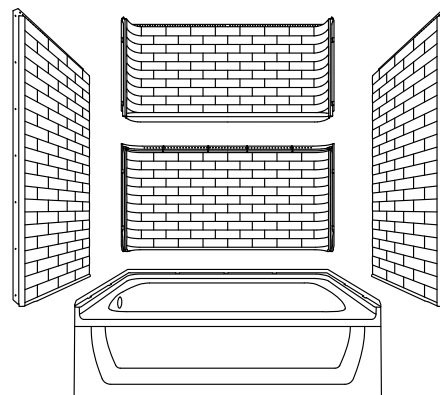

Features

- Tongue-and-groove modular design allows for easy installation during any phase of construction.
- Modern subway tile design.
- Full-length shelf provides generous storage.
- Easy to clean, durable high-gloss finish.

Material

- Compression molded from our exclusive solid Vikrell® material.

Installation

- Pro4™ installation system features a two-piece backwall design, enabling one-person handling and installation.
- Alcove.
- Caulk-free installation.
- Left drain.

Recommended Products/Accessories

- K-23726 Drain treatment
- K-23733 Vikrell® cleaner

Included Components

1. Product consists of:
2. 71171110 60" bath
   - 71574100 30" shower wall set

Codes/Standards

- CSA B45.5/IAPMO Z124
- ASTM E162
- ASTM E662
- HUD, UM Bulletin 73

Warranty – Bathing Fixtures (and) Kitchen and Utility Sinks Made of Solid Vikrell® Material

See website for detailed warranty information.

Available Colors/Finishes

Color tiles intended for reference only.

Color	Code	Description
	0	White
	96	KOHLER Biscuit